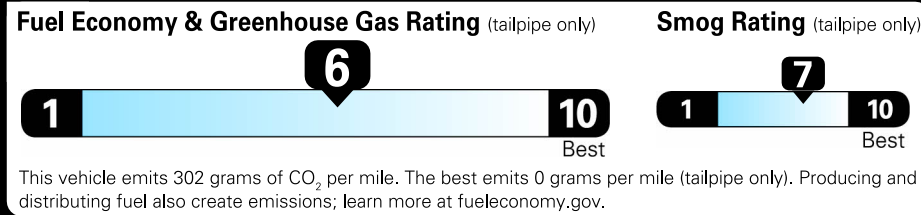

### EPA DOT Fuel Economy and Environment

Gasoline Vehicle

**Fuel Economy**  
**29** MPG  
combined city/hwy  
**25** city  
**36** highway  
**3.4** gallons per 100 miles

Mid-Size Cars range from 14 to 136 MPG.  
The best vehicle rates 136 MPGe.

**You save \$500**  
**in fuel costs over 5 years**  
compared to the average new vehicle.

**Annual fuel COST**  
**\$1,300**

Actual results will vary for many reasons, including driving conditions and how you drive and maintain your vehicle. The average new vehicle gets 27 MPG and costs \$7,000 to fuel over 5 years. Cost estimates are based on 15,000 miles per year at \$2.55 per gallon. MPGe is miles per gasoline gallon equivalent. Vehicle emissions are a significant cause of climate change and smog.