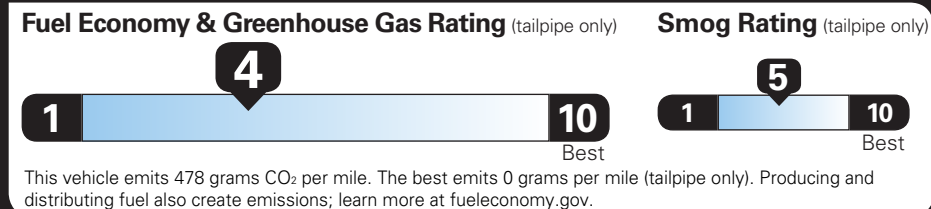

EPA DOT Fuel Economy and Environment

Gasoline Vehicle

Fuel Economy
19 MPG
combined city/hwy
5.3 gallons per 100 miles

Compact cars range from 14 to 114 MPG. The best vehicle rates 142 MPGe.

16 city
24 highway

You spend $5,250 more in fuel costs over 5 years compared to the average new vehicle.

Annual fuel cost $2,350