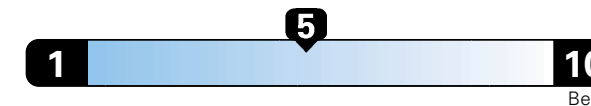

ALFA ROMEO STELVIO TI SPORT AWD

2018 MODEL YEAR

THIS VEHICLE IS MANUFACTURED TO MEET SPECIFIC UNITED STATES REQUIREMENTS. THIS VEHICLE IS NOT MANUFACTURED FOR SALE OR REGISTRATION OUTSIDE OF THE UNITED STATES.

MANUFACTURER'S SUGGESTED RETAIL PRICE OF THIS MODEL INCLUDING DEALER PREPARATION

Base Price: $43,995

ALFA STELVIO TI AWD

Exterior Color: Alfa Rosso (Red) Exterior Paint

Interior Color: Black/Black Interior Colors

Interior: Sport Leather Seats

Engine: 2.0L I4 Direct Injection Turbo Engine

Transmission: 8-Speed Automatic Transmission

STANDARD EQUIPMENT (UNLESS REPLACED BY OPTIONAL EQUIPMENT) FUNCTIONAL/SAFETY FEATURES

- Supplemental Front Seat-Mounted Side Airbags
- LATCH Ready Child Seat Anchor System
- Rear Back-Up Camera
- Front / Rear Park Assist System
- Remote Keyless Entry
- Pushbutton Start
- Remote Start System
- Stop-Start Systems
- Alfa DNA Drive Mode System
- Carbon Fiber Drive Shaft
- Cruise Control
- Power Folding Heated Mirrors
- Rain Sensitive Windshield Wipers
- Heated Washer Nozzles
- Power Liftgate with Remote Liftgate Release
- Hill Descent Control
- Engine Cover with Alfa Romeo Script
- Tire Service Kit

INTERIOR FEATURES

- Heated Front Seats
- Heated Steering Wheel
- 8.8-Inch AM / FM Bluetooth® Radio
- SiriusXM® Sat Radio w/ 1-Yr Radio Subscription
- For More Info, Call 800-643-2112
- Cluster 7.0-Inch TFT Color Display
- 8 Speaker Audio System
- 12V Center Console Power Outlet
- Media Input Hub with Aux
- Dual Rear Charge USB Ports
- Leather-Wrapped Flat Bottom Steering Wheel
- Steering Wheel Mounted Audio Controls
- Ambient Lighting Package
- Auto-Dimming Rear View Mirror with Microphone
- A/C Auto Temperature Control w/Dual Zone Control
- Driver Side Instrument Panel Storage Bin
- Power 6-Way Driver Seat
- Power 6-Way Front Passenger Seat

EXTERIOR FEATURES