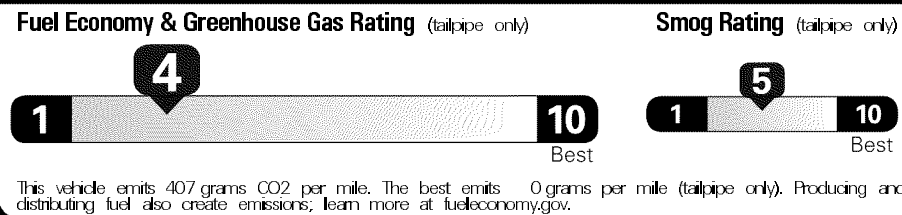

You spend $1,500
more in fuel costs over 5 years compared to the average new vehicle.

Annual fuel cost $1,650