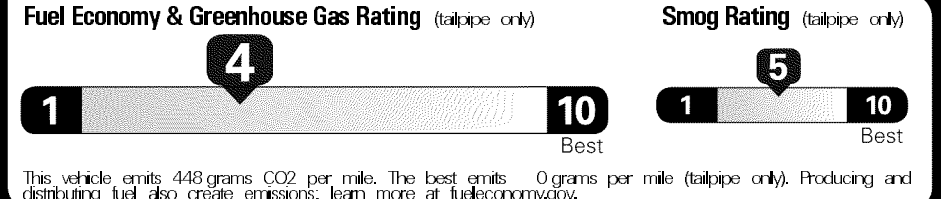

1. **EXTERIOR**
2. 16" Machined Contrast Alloy Wheels
   - Smart Key System on front driver & passenger door

1. **INTERIOR**
2. Fabric-trimmed seats; 10-way power adj driver seat including 2-way lumbar
   - Audio - 8" Touch Screen, 6 Speakers, HandsFree Bluetooth Phone/Music, USB Media Port, USB Charge-Ports SiriusXM w/3-Month All-Access Trial Android Auto & Apple CarPlay Compatible
   - Connected Services: Safety Connect with 1-year Trial, Wi-Fi Connect with up to 2 GB within 3-mo Trial
   - Rear Backup Camera
   - ***Full Tank of Gas***

MANUFACTURER'S SUGGESTED RETAIL PRICE $36,965.00

OPTIONAL EQUIPMENT

FE	50 State Emissions	
B5.	Bed Light	149.00
DK.	Preferred Owner's Portfolio	
MF.	Mudguards	129.00
2T.	All-Weather Flr Liner/Door Sill Protector	248.00

Original - Copy

Created on 2019-12-12 06:25:50 (UTC)

EPA DOT Fuel Economy and Environment

Gasoline Vehicle

Fuel Economy

20 MPG Small Pickups range from 17 to 23 MPG. The best vehicle rates 136 MPGe.

18 22
combined city/hwy city highway

5.0 gallons per 100 miles

You spend $2,500 more in fuel costs over 5 years compared to the average new vehicle.

Annual fuel cost $2,000

Actual results will vary for many reasons, including driving conditions and how you drive and maintain your vehicle. The average new vehicle gets 27 MPG and costs $7,500 to fuel over 5 years. Cost estimates are based on 15,000 miles per year at $2.70 per gallon. MPGe is miles per gasoline gallon equivalent. Vehicle emissions are a significant cause of climate change and smog.

fuelconomy.gov
Calculate personalized estimates and compare vehicles

DELIVERY, PROCESSING AND HANDLING FEE 1,120.00

TOTAL $38,611.00

The New Vehicle Limited Warranty provides 3-year/36,000 mile basic coverage, 5-year/60,000 mile powertrain coverage, plus 5-year/unlimited mile corrosion perforation coverage. See Warranty and Maintenance Guide for details. An extended service contract may be available for the vehicle. Ask dealer for details. Manufacturer's suggested retail price includes manufacturer's recommended pre-delivery service. Gasoline, license and title fees, applicable federal, state and local taxes and dealer and distributor installed options and accessories are not included in the manufacturer's suggested retail price.

ToyotaCare, which covers normal factory scheduled maintenance for two years or 25,000 miles, whichever occurs first, is included as part of the sales price of the vehicle for qualifying buyers. See participating dealer for eligibility and coverage details.

Delivered by Truck to: 47029
DAN CAVA'S TOYOTA WORLD
2510 WHITE HALL BLVD.
WHITE HALL WV26554