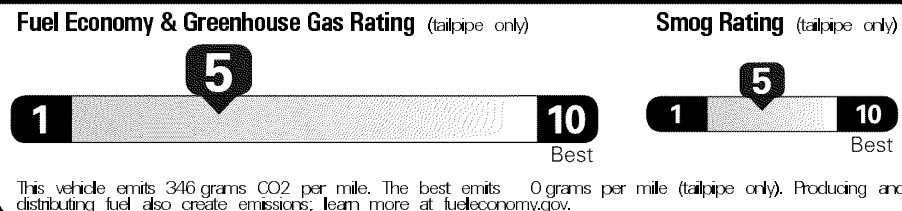

EPA DOT Fuel Economy and Environment

Gasoline Vehicle

You spend \$250 more in fuel costs over 5 years compared to the average new vehicle.

Annual fuel cost \$1,550

Actual results will vary for many reasons, including driving conditions and how you drive and maintain your vehicle. The average new vehicle gets 27 MPG and costs \$7,500 to fuel over 5 years. Cost estimates are based on 15,000 miles per year at \$2.70 per gallon. MPGe is miles per gasoline gallon equivalent. Vehicle emissions are a significant cause of climate change and smog.