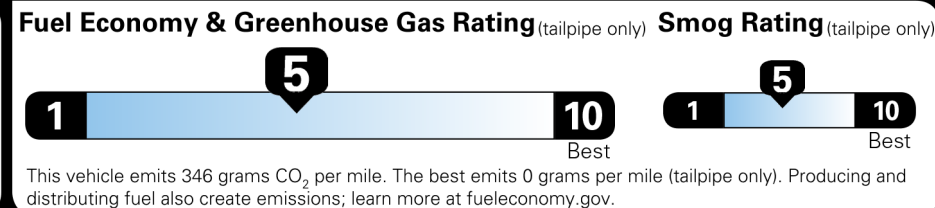

EPA DOT Fuel Economy and Environment

Gasoline Vehicle

Fuel Economy
26 MPG
combined city/hwy
3.8 gallons per 100 miles

Midsized Cars range from 15 to 132 MPG. The best vehicle rates 140 MPGe.

You spend $750
more in fuel costs over 5 years compared to the average new vehicle.

Annual fuel cost $2,100