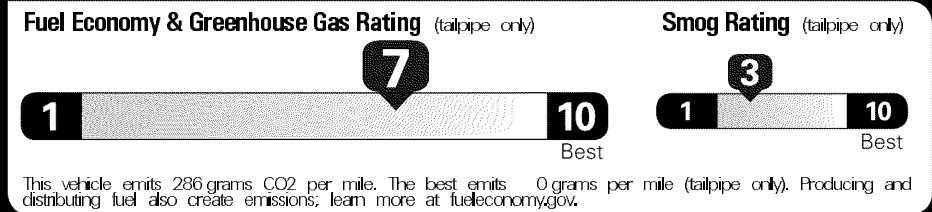

MANUFACTURER'S SUGGESTED RETAIL PRICE **$20,495.00**

OPTIONAL EQUIPMENT

FE	50 State Emissions	
SO	SE Premium Package:	1,535.00
	Entune Audio Plus With Connected Navigation App - Includes Entune Multimedia Bundle (7-in High Resolution Touch-Screen Display, AM/FM CD Player, 6 Speakers, Auxiliary Audio Jack, USB 2.0 Port With Ipad Connectivity And Control, Advanced Voice Recognition, Hands-Free Phone Capability, Phone Book Access And Music Streaming Via Bluetooth Wireless Technology), Connected Navigation Scout GPS Link App, Siri Eyes Free, SiriusXM Satellite Radio With 3-Month Complimentary Trial, Gracenote Album Cover Art, HD Radio, and HD Traffic And Weather In Major Metro Areas. Smart Key System On Front Doors And Trunk With Push Button Start. Power Tilt/Slide Moonroof With Sliding Sunshade.	
C9.	Four Season Floor Mat Package	373.00

Not Original - Copy

Created on 2017-09-20 05:49:11 (UTC)

EPA DOT Fuel Economy and Environment

Gasoline Vehicle

Fuel Economy

31 MPG Midsized Cars range from 13 to 136 MPG. The best vehicle rates 136 MPGe.

28 city **35** highway

3.2 gallons per 100 miles

You save $1,000
in fuel costs over 5 years compared to the average new vehicle.

Annual fuel Cost
$ 1,150

Actual results will vary for many reasons, including driving conditions and how you drive and maintain your vehicle. The average new vehicle gets 27 MPG and costs $6,750 to fuel over 5 years. Cost estimates are based on 15,000 miles per year at $2.40 per gallon. MPGe is miles per gasoline gallon equivalent. Vehicle emissions are a significant cause of climate change and smog.

fuelconomy.gov
Calculate personalized estimates and compare vehicles

DELIVERY, PROCESSING AND HANDLING FEE 895.00

TOTAL $23,298.00

The New Vehicle Limited Warranty provides 3-year/36,000 mile basic coverage, 5-year/60,000 mile powertrain coverage, plus 5-year/unlimited mile corrosion perforation coverage. See Warranty and Maintenance Guide for details. An extended service contract may be available for the vehicle. Ask dealer for details. Manufacturer's suggested retail price includes manufacturer's recommended pre-delivery service. Gasoline, license and title fees, applicable federal, state and local taxes and dealer and distributor installed options and accessories are not included in the manufacturer's suggested retail price.

ToyotaCare, which covers normal factory scheduled maintenance for two years or 25,000 miles, whichever occurs first, is included as part of the sales price of the vehicle for qualifying buyers. See participating dealer for eligibility and coverage details.

Delivered by Truck to: 04013
HAMER TOYOTA
11041 SEPULVEDA BLVD
MISSION HILLS CA91345