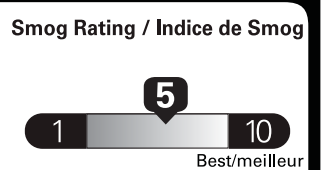

Annual fuel COST
for an annual distance of 20,000 km, and an average fuel price of $0.93 per litre

$ 2 251
Coût annuel en carburant

pour une distance annuelle de 20 000 km, et un prix moyen du carburant de 0,93 $ par litre

Standard pickup trucks range from / Les camionnettes ordinaires font entre **9.8 - 16.3 L_e/100 km**

L_e is gasoline litre equivalent
L_e signifie litre équivalent d'essence

Tailpipe emissions only / Émissions du tuyau d'échappement seulement

Estimates are based on Government of Canada approved criteria and testing methods. Vehicle's actual fuel consumption will vary.

Estimations établies selon des méthodes d'essai et des critères approuvés par le gouvernement du Canada. La consommation de carburant réelle du véhicule variera.

For more information visit **vehicles.nrcan.gc.ca**

Pour plus d'information visitez **vehicules.nrcan.gc.ca**