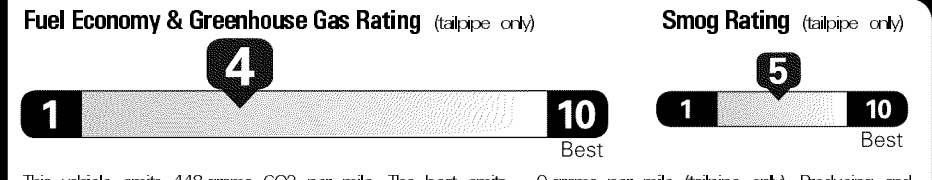

1. **EXTERIOR**
2. Projctr Beam Hdlights w/Blk Bzls & LED DRL
   - 5' Composite Bed w/120V Pwr Outlet
   - Deck Rail System w/4 Adj Tie-Down Cleats
   - Easy Lower, Lockable & Removable Tailgate

1. **INTERIOR**
2. Smrt Key Sys on Dr Door w/Push Btn Strt & Remote Keyless Entry Sys
   - Fabric Trim Seats w/Dr Lumbar Support
   - Lthr Trim Steering Wheel w/Audio Cntrls
   - Pwr Horizontal Rr Window w/Priv Glass
   - Pwr Wndws w/Fr Dr & Pass Auto Up/Dwn and Power Door Locks
   - Entune Prem Audio w/Integ Nav & App Ste 7" Tch Scrn, AM/FM/CD, USB Media Port, 2 USB Chg-Ports, BT Phone/Music, SiriusXM w/3-Month All Access Trial
   - Qi Wireless Charging
   - ***Full Tank of Gas***

MANUFACTURER'S SUGGESTED RETAIL PRICE $36,765.00

1. **OPTIONAL EQUIPMENT**
2. FE 50 State Emissions
   - TC Tonneau Cover 650.00
   - 2T All-Weather Flr Liner/Door Sill Protector 248.00
   - MF Mudguards 129.00
   - DK Preferred Owner's Portfolio

Original - Copy
Created on 2019-07-28 04:35:31 (UTC)

EPA DOT Fuel Economy and Environment

Gasoline Vehicle

Fuel Economy
20 MPG
Small Pickups range from 17 to 23 MPG. The best vehicle rates 136 MPGe.
18 22
combined city/hwy city highway
5.0 gallons per 100 miles

You spend $2,500
more in fuel costs over 5 years compared to the average new vehicle.

Annual fuel cost $1,900

Actual results will vary for many reasons, including driving conditions and how you drive and maintain your vehicle. The average new vehicle gets 27 MPG and costs $7,000 to fuel over 5 years. Cost estimates are based on 15,000 miles per year at $2.55 per gallon. MPGe is miles per gasoline gallon equivalent. Vehicle emissions are a significant cause of climate change and smog.

fuelconomy.gov
Calculate personalized estimates and compare vehicles

DELIVERY, PROCESSING AND HANDLING FEE 1,095.00

TOTAL $38,887.00

The New Vehicle Limited Warranty provides 3-year/36,000 mile basic coverage, 5-year/60,000 mile powertrain coverage, plus 5-year/unlimited mile corrosion perforation coverage. See Warranty and Maintenance Guide for details. An extended service contract may be available for the vehicle. Ask dealer for details. Manufacturer's suggested retail price includes manufacturer's recommended pre-delivery service. Gasoline, license and title fees, applicable federal, state and local taxes and dealer and distributor installed options and accessories are not included in the manufacturer's suggested retail price. ToyotaCare, which covers normal factory scheduled maintenance for two years or 25,000 miles, whichever occurs first, is included as part of the sales price of the vehicle for qualifying buyers. See participating dealer for eligibility and coverage details.

Delivered by Truck to: 45009
CHECKERED FLAG TOYOTA
5301 VIRGINIA BEACH BLVD.
VIRGINIA BEACH VA23462