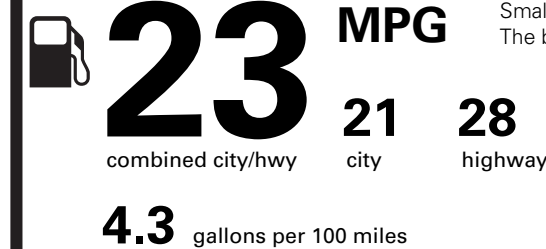

SAFETY/SECURITY

- ADVANCETRAC™ WITH RSC®
- AIRBAG-DRIVER/PASS KNEE
- AIRBAGS - DUAL STAGE FRONT
- AIRBAGS - FRONT SEAT MOUNTED SIDE IMPACT
- AIRBAGS - SAFETY CANOPY®
- INDIV TIRE PRESS MONIT SYS
- LATCH CHILD SAFETY SYSTEM
- PERIMETER ALARM
- PERSONAL SAFETY SYSTEM™
- SOS POST-CRASH ALERT SYS™

WARRANTY

- 3YR/36,000 BUMPER / BUMPER
- 5YR/60,000 POWERTRAIN
- 5YR/60,000 ROADSIDE ASSIST

INCLUDED ON THIS VEHICLE

(MSRP)

EQUIPMENT GROUP 300A

OPTIONAL EQUIPMENT/OTHER

- .19" NICKEL PTND ALUM WHLS
- .245/55R19 A/S BSW TIRES
- ENGINE BLOCK HEATER
- 50 STATE EMISSIONS
- MINI SPARE WHL/TIRE
- FRONT LICENSE PLATE BRACKET

90.00
NO CHARGE
100.00
NO CHARGE

PRICE INFORMATION

BASE PRICE	$41,095.00
TOTAL OPTIONS/OTHER	190.00
TOTAL VEHICLE & OPTIONS/OTHER	41,285.00
DESTINATION & DELIVERY	1,245.00

(MSRP)

TOTAL MSRP $42,530.00

Whether you decide to lease or finance your vehicle, you'll find the choices that are right for you. See your dealer for details or visit www.ford.com/finance.

SPECIAL ORDER

ND051 N RB 2XX 215 000068 04 05 22

This label is affixed pursuant to the Federal Automobile Information Disclosure Act. Gasoline, License, and Title Fees, State and Local taxes are not included. Dealer installed options or accessories are not included unless listed above.

EPA DOT Fuel Economy and Environment

Gasoline Vehicle

Fuel Economy

Small SUVs range from 14 to 129 MPG. The best vehicle rates 142 MPGe.

You spend $1,250

more in fuel costs over 5 years compared to the average new vehicle.

Annual fuel cost

$1,550