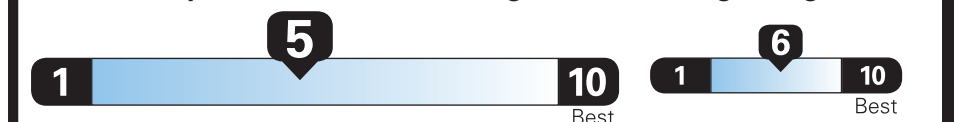

Fuel Economy & Greenhouse Gas Rating (tailpipe only) Smog Rating (tailpipe only)

This vehicle emits 380 grams CO₂ per mile. The best emits 0 grams per mile (tailpipe only). Producing and distributing fuel also create emissions; learn more at fuelconomy.gov.

Actual results will vary for many reasons, including driving conditions and how you drive and maintain your vehicle. The average new vehicle gets 27 MPG and costs $6,500 to fuel over 5 years. Cost estimates are based on 15,000 miles per year at $2.35 per gallon. MPGe is miles per gasoline gallon equivalent. Vehicle emissions are a significant cause of climate change and smog.

fuelconomy.gov

Calculate personalized estimates and compare vehicles

Smartphone QR Code™

GOVERNMENT 5-STAR SAFETY RATINGS

Overall Vehicle Score ★★★★★

Based on the combined ratings of frontal, side and rollover. Should ONLY be compared to other vehicles of similar size and weight.

Frontal Crash	Driver	★★★★★
	Passenger	★★★★★

Based on the risk of injury in a frontal impact. Should ONLY be compared to other vehicles of similar size and weight.

Side Crash	Front seat	★★★★★
	Rear seat	★★★★★

Based on the risk of injury in a side impact.

Rollover	★★★★★

Based on the risk of rollover in a single-vehicle crash.

Star ratings range from 1 to 5 stars (★★★★★), with 5 being the highest.

Source: National Highway Traffic Safety Administration (NHTSA).

www.safercar.gov or 1-888-327-4236

2FMPK4K96NBA53637

WARNING: Operating, servicing and maintaining a passenger vehicle, pickup truck, van, or off-road vehicle can expose you to chemicals including engine exhaust, carbon monoxide, phthalates, and lead, which are known to the State of California to cause cancer and birth defects or other reproductive harm. To minimize exposure, avoid breathing exhaust, do not idle the engine except as necessary, service your vehicle in a well-ventilated area and wear gloves or wash your hands frequently when servicing your vehicle. For more information go to www.P65Warnings.ca.gov/passenger-vehicle.

FordPass Connect™

Download the FordPass™ app* and you can:

- Access Vehicle Control Features
- Remotely start, lock and unlock your vehicle.
- Locate your vehicle and check approximate fuel range.
- Receive vehicle health alerts.

Activate 4G LTE Wi-Fi Hotspot

- New vehicles include a 3-month or 3GB data (whichever comes first) Wi-Fi trial.
- Connect up to ten Wi-Fi-equipped devices.

The FordPass Connect™ modem is active and sending vehicle data (e.g., diagnostics) to Ford. See in-vehicle Settings for connectivity options.

Insist on Ford Protect! The only extended service plan fully backed by Ford and honored at every Ford dealership in the U.S., Canada and Mexico. See your Ford dealer or visit www.FordOwner.com.

SCAN OR TEXT 2FNBA53637 TO 48028

Msg & Data rates may apply. Text HELP for help

www.ford.com/help/privacy-terms/