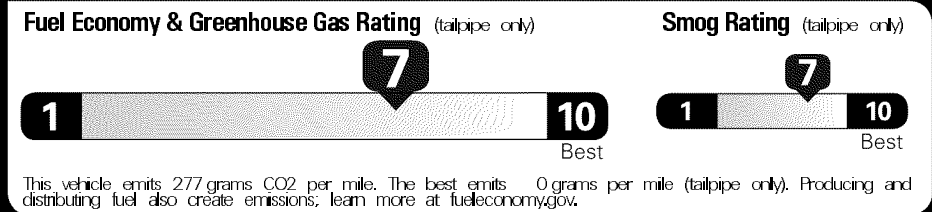

MANUFACTURER'S SUGGESTED RETAIL PRICE $25,350.00

1. **OPTIONAL EQUIPMENT**
2. FE 50 State Emissions
   - CP Convenience Package: 625.00
   - BD Smart Key System, Homelink Universal Transceiver, Auto-Dimming Rearview Mirror with Compass
   - BD Blind Spot Monitor: 600.00
   - BD Blind Spot Monitor with Rear Cross Traffic Alert
   - 2T All Weather Floor Liners/Cargo Tray 254.00
   - D5 Door Edge Guard 125.00
   - DK PREFERRED OWNER'S PORTFOLIO
   - S5 Accessory Appearance Package 343.00
   - WL Wheel Locks 75.00

Original - Copy

Created on 2018-06-15 06:06:42 (UTC)

EPA DOT Fuel Economy and Environment

Gasoline Vehicle

Fuel Economy
32 MPG
Midsize Cars range from 14 to 136 MPG. The best vehicle rates 136 MPGe.
28 39
combined city/hwy city highway
3.1 gallons per 100 miles

You save $1,250
in fuel costs over 5 years compared to the average new vehicle.

Annual fuel Cost
$1,100

Actual results will vary for many reasons, including driving conditions and how you drive and maintain your vehicle. The average new vehicle gets 27 MPG and costs $6,750 to fuel over 5 years. Cost estimates are based on 15,000 miles per year at $2.40 per gallon. MPGe is miles per gasoline gallon equivalent. Vehicle emissions are a significant cause of climate change and smog.

fueleconomy.gov
Calculate personalized estimates and compare vehicles

DELIVERY, PROCESSING AND HANDLING FEE 920.00

TOTAL $28,292.00

The New Vehicle Limited Warranty provides 3-year/36,000 mile basic coverage, 5-year/60,000 mile powertrain coverage, plus 5-year/unlimited mile corrosion perforation coverage. See Warranty and Maintenance Guide for details. An extended service contract may be available for the vehicle. Ask dealer for details. Manufacturer's suggested retail price includes manufacturer's recommended pre-delivery service. Gasoline, license and title fees, applicable federal, state and local taxes and dealer and distributor installed options and accessories are not included in the manufacturer's suggested retail price. ToyotaCare, which covers normal factory scheduled maintenance for two years or 25,000 miles, whichever occurs first, is included as part of the sales price of the vehicle for qualifying buyers. See participating dealer for eligibility and coverage details.

Delivered by Truck to: 04053
TOYOTA OF CLOVIS
895 WEST SHAW AVENUE
CLOVIS CA93612