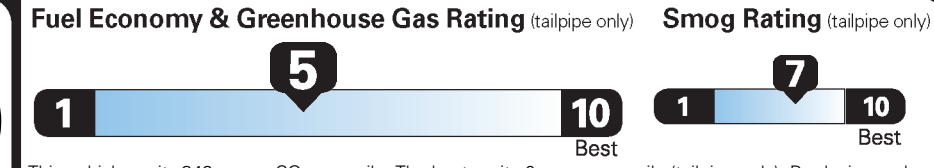

EPA DOT Fuel Economy and Environment

Gasoline Vehicle

Fuel Economy

26 MPG
combined city/hwy

25 city

28 highway

3.8 gallons per 100 miles

Small SUVs range from 16 to 120 MPG. The best vehicle rates 141 MPGe.

You spend **$250** more in fuel costs over 5 years compared to the average new vehicle.

Annual fuel cost **$1,550**