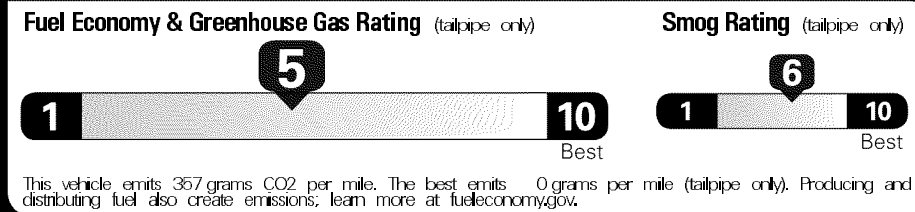

MANUFACTURER'S SUGGESTED RETAIL PRICE $26,900.00

OPTIONAL EQUIPMENT

FE	50 State Emissions	
BP	"Plus" Special Value Package: Roof Rails, and Entune Audio Plus with Connected Navigation - Includes the Entune Multimedia Bundle (6.1 In. High Resolution Touch-Screen Display, AM/FM CD Player, MP3/WMA Playback Capability, 6 Speakers, Auxiliary Audio Jack, USB 2.0 Port With iPod Connectivity and Control, Advanced Voice Recognition, Hands-Free Phone Capability, Phone Book Access And Music Streaming Via Bluetooth Wireless Technology), Scout GPS Link, Siri Eyes Free, SiriusXM Satellite Radio with 3-Month Complimentary Sirius XM All Access Trial, HD Radio, and HD Radio Traffic and Weather In Major Metro Areas. Special Value Package MSRP Discount Shown Below.	965.00
2T.	All Weather Floor Liners and Cargo Tray	249.00

Original - Copy

Created on 2017-05-08 11:58:14 (UTC)

EPA DOT Fuel Economy and Environment

Gasoline Vehicle

These estimates reflect new EPA methods beginning with 2017 models.

Fuel Economy
25 MPG Small SUVs range from 18 to 34 MPG. The best vehicle rates 119 MPGe.
22 city 28 highway
4.0 gallons per 100 miles

You spend $250 more in fuel costs over 5 years compared to the average new vehicle.

Annual fuel cost $1,450

Actual results will vary for many reasons, including driving conditions and how you drive and maintain your vehicle. The average new vehicle gets 26 MPG and costs $7,000 to fuel over 5 years. Cost estimates are based on 15,000 miles per year at $2.45 per gallon. MPGe is miles per gasoline gallon equivalent. Vehicle emissions are a significant cause of climate change and smog.

fuelconomy.gov
Calculate personalized estimates and compare vehicles

DELIVERY, PROCESSING AND HANDLING FEE	940.00
SUB-TOTAL BEFORE DISCOUNT	$29,054.00
EXTRA VALUE PACKAGE MSRP DISCOUNT	-$525.00
TOTAL	$28,529.00

The New Vehicle Limited Warranty provides 3-year/36,000 mile basic coverage, 5-year/60,000 mile powertrain coverage, plus 5-year/unlimited mile corrosion perforation coverage. See Warranty and Maintenance Guide for details. An extended service contract may be available for the vehicle. Ask dealer for details. Manufacturer's suggested retail price includes manufacturer's recommended pre-delivery service. Gasoline, license and title fees, applicable federal, state and local taxes and dealer and distributor installed options and accessories are not included in the manufacturer's suggested retail price.

ToyotaCare, which covers normal factory scheduled maintenance for two years or 25,000 miles, whichever occurs first, is included as part of the sales price of the vehicle for qualifying buyers. See participating dealer for eligibility and coverage details.

Dealer Name / Address: 34073 WALKER TOYOTA 8457 SPRINGBORO PIKE MIAMISBURG OH45342
Delivered by Truck to: 34070 TOYOTA DIRECT 4248 MORSE ROAD COLUMBUS OH43230