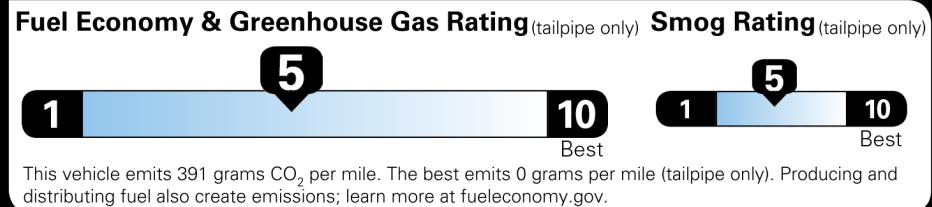

Not Original Copy

Created on 2022-01-14 07:21:54 (UTC)

EPA DOT Fuel Economy and Environment

Gasoline Vehicle

Fuel Economy

23 MPG
 combined city/hwy

20 city 27 highway

4.3 gallons per 100 miles

Small SUVs range from 14 to 129 MPG. The best vehicle rates 142 MPGe.

You spend \$1,250
 more in fuel costs over 5 years compared to the average new vehicle.

Annual fuel cost \$1,550

Actual results will vary for many reasons, including driving conditions and how you drive and maintain your vehicle. The average new vehicle gets 27 MPG and costs \$6,500 to fuel over 5 years. Cost estimates are based on 15,000 miles per year at \$2.35 per gallon. MPGe is miles per gasoline gallon equivalent. Vehicle emissions are a significant cause of climate change and smog.