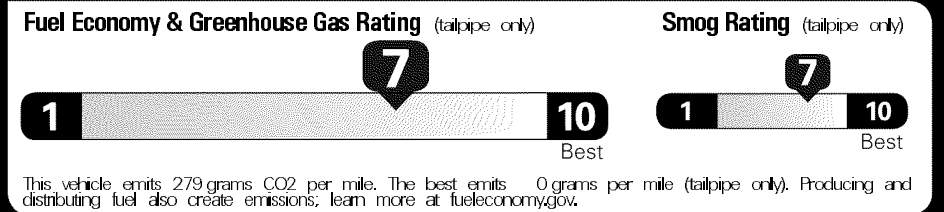

1. **EXTERIOR**
- 18-in Black Machined-Finish Alloy Wheels
  - Bi-LED Combination Headlights w/Auto On/Off Feature
  - LED DRLs w/On/Off Feature
  - Black Front Grille w/Sport Mesh Insert
  - Single Exhaust w/Dual Chrome Tips

1. **INTERIOR**
2. Audio - 7-in Touchscreen, 6 Speakers, HandsFree Bluetooth Phone/Music, USB Media Port, 2 USB Charge-Ports, SiriusXM w/3-Month All Access Trial, Android Auto & Apple CarPlay Compatible
   - 4.2-in TFT Multi-Information Display
   - Sport Fabric SofTex-Trimmed Seats
   - Power Driver Seat w/Lumbar Support
   - Auto Climate Control
   - Remote Keyless Entry System

- For Full Product Details Please Visit Toyota.com/camry

MANUFACTURER'S SUGGESTED RETAIL PRICE $26,560.00

1. **OPTIONAL EQUIPMENT**
2. FE 50 State Emissions
   - H6 RENT A CAR PROGRAM
   - H8 Fleet Credit
   - XX Drop Ship Indicator

Original - Copy

Created on 2021-06-12 06:06:53 (UTC)

EPA DOT Fuel Economy and Environment

Gasoline Vehicle

Fuel Economy

32 MPG Midsized Cars range from 14 to 142 MPG. The best vehicle rates 141 MPGe.

28 39
combined city/hwy city highway

3.1 gallons per 100 miles

You save $1,250
in fuel costs over 5 years compared to the average new vehicle.

Annual fuel cost $1,250

Actual results will vary for many reasons, including driving conditions and how you drive and maintain your vehicle. The average new vehicle gets 27 MPG and costs $7,500 to fuel over 5 years. Cost estimates are based on 15,000 miles per year at $2.70 per gallon. MPGe is miles per gasoline gallon equivalent. Vehicle emissions are a significant cause of climate change and smog.

fuelconomy.gov
Calculate personalized estimates and compare vehicles

DELIVERY, PROCESSING AND HANDLING FEE 995.00

TOTAL $27,555.00

The New Vehicle Limited Warranty provides 3-year/36,000 mile basic coverage, 5-year/60,000 mile powertrain coverage, plus 5-year/unlimited mile corrosion perforation coverage. See Warranty and Maintenance Guide for details. An extended service contract may be available for the vehicle. Ask dealer for details. Manufacturer's suggested retail price includes manufacturer's recommended pre-delivery service. Gasoline, license and title fees, applicable federal, state and local taxes and dealer and distributor installed options and accessories are not included in the manufacturer's suggested retail price.

ToyotaCare, which covers normal factory scheduled maintenance for two years or 25,000 miles, whichever occurs first, is included as part of the sales price of the vehicle for qualifying buyers. See participating dealer for eligibility and coverage details.

Dealer Name / Address: 42095
FRED HAAS TOYOTA WORLD
20400 INTERSTATE 45 NORTH
SPRING TX77373

Delivered by Truck to: 31547
ERAC
245 CAYUGA RD
BUFFALO NY14225