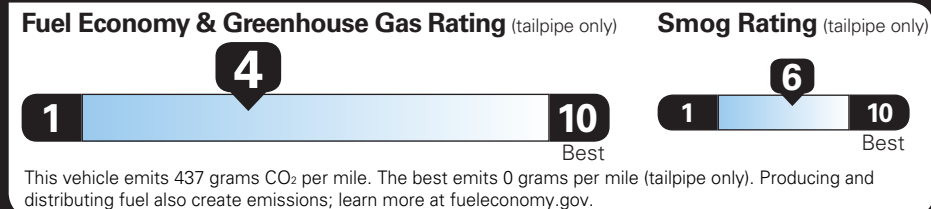

Actual results will vary for many reasons, including driving conditions and how you drive and maintain your vehicle. The average new vehicle gets 27 MPG and costs $7,500 to fuel over 5 years. Cost estimates are based on 15,000 miles per year at $2.70 per gallon. MPGe is miles per gasoline gallon equivalent. Vehicle emissions are a significant cause of climate change and smog.

fuel economy.gov

Calculate personalized estimates and compare vehicles

GOVERNMENT 5-STAR SAFETY RATINGS

Overall Vehicle Score Not Rated

Based on the combined ratings of frontal, side and rollover. Should ONLY be compared to other vehicles of similar size and weight.

Frontal Crash	Driver Passenger	★★★★★

Based on the risk of injury in a frontal impact. Should ONLY be compared to other vehicles of similar size and weight.

Side Crash	Front seat Rear seat	Not Rated Not Rated

Based on the risk of injury in a side impact.

Rollover	★★★★★

Based on the risk of rollover in a single-vehicle crash.

Star ratings range from 1 to 5 stars (★★★★★) with 5 being the highest. Source: National Highway Traffic Safety Administration (NHTSA) www.safercar.gov or 1-888-327-4236

PARTS CONTENT INFORMATION

This label has been applied pursuant to Federal law - Do not remove prior to delivery to the ultimate purchaser. *Includes Manufacturer's Recommended Pre-Delivery Service. Does not include dealer installed options and accessories not listed above, local taxes or license fees.

FOR VEHICLES IN THIS CARLINE:
U.S./CANADIAN PARTS CONTENT: 52%
MAJOR SOURCES OF FOREIGN PARTS CONTENT: MEXICO 21%

NOTE: PARTS CONTENT DOES NOT INCLUDE FINAL ASSEMBLY, DISTRIBUTION, OR OTHER NON-PARTS COSTS.

FOR THIS VEHICLE:
FINAL ASSEMBLY POINT: SPRING HILL, TN U.S.A.
COUNTRY OF ORIGIN: ENGINE: UNITED STATES TRANSMISSION: UNITED STATES

© 2009 General Motors LLC GMLBL_PROD_0040 - 04/26/2020

ORDER NO XPHCTP SALES CODE E
SALES MODEL CODE 6NW26
DEALER NO 37001
FINAL ASSEMBLY: SPRING HILL, TN U.S.A.

VIN 1GYKPCRS9LZ215493 REISSUE

DEALER TO WHOM DELIVERED
ETTLESON CADILLAC
6201 LAGRANGE RD
HODGKINS, IL 60525-4140

Equipped with the safety and security of OnStar®

Visit onstar.com for details.

onstar.com/privacy