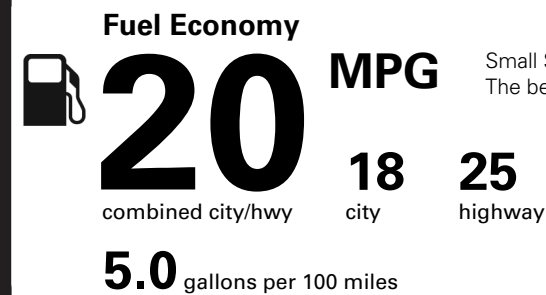

TOTAL OPTIONS	\$1,160.00
TOTAL VEHICLE & OPTIONS	\$53,855.00
DESTINATION CHARGE	995.00

TOTAL VEHICLE PRICE* \$54,850.00

EPA DOT Fuel Economy and Environment

Gasoline Vehicle

Small SUVs range from 16 to 120 MPG. The best vehicle rates 136 MPGe.

You spend \$2,500 more in fuel costs over 5 years compared to the average new vehicle.

Annual fuel cost \$2,000

Actual results will vary for many reasons, including driving conditions and how you drive and maintain your vehicle. The average new vehicle gets 27 MPG and costs \$7,500 to fuel over 5 years. Cost estimates are based on 15,000 miles per year at \$2.70 per gallon. MPGe is miles per gasoline gallon equivalent. Vehicle emissions are a significant cause of climate change and smog.