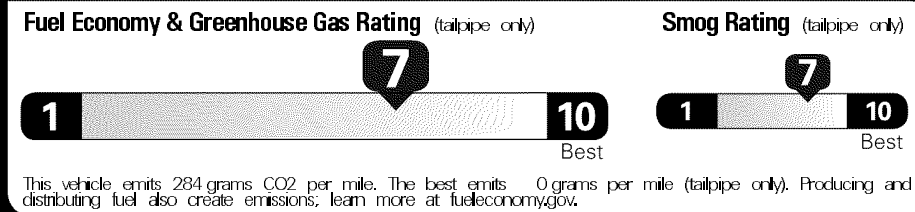

MANUFACTURER'S SUGGESTED RETAIL PRICE $29,875.00

OPTIONAL EQUIPMENT		
FE	50 State Emissions	
DA	Driver Assist Package	2,375.00
	Bird's Eye View Camera, Intelligent Clearance Sonar w/Rear Cross Traffic Braking, Multi-Stage Ventilated Front Seats	
NL	Navigation Package	1,810.00
	Premium Audio, Dynamic Navigation and JBL® Speakers, Subwoofer & Amplifier	
PC	Special Color	425.00
PR	Panoramic Glass Roof & Front Power Tilt/Sliding Moonroof	1,060.00
B0.	Black Out Package	273.00
GE.	Hide Away Cargo Net	49.00
G4.	Illuminated Door Sill Enhancements	299.00
MF.	Mudguards	129.00
WL.	Wheel Locks	75.00
2T.	All Weather Floor Liners/Cargo Tray	259.00
3P.	Paint Protection Film	395.00

Original - Copy

Created on 2019-09-24 05:01:38 (UTC)

Full Tank of Gas

EPA DOT Fuel Economy and Environment

Gasoline Vehicle

Fuel Economy
31 MPG
Midsize Cars range from 12 to 136 MPG. The best vehicle rates 136 MPGe.
27 38
combined city/hwy city highway
3.2 gallons per 100 miles

You save $1,000
in fuel costs over 5 years compared to the average new vehicle.

Annual fuel Cost
$ 1,300

Actual results will vary for many reasons, including driving conditions and how you drive and maintain your vehicle. The average new vehicle gets 27 MPG and costs $7,500 to fuel over 5 years. Cost estimates are based on 15,000 miles per year at $2.70 per gallon. MPGe is miles per gasoline gallon equivalent. Vehicle emissions are a significant cause of climate change and smog.

fueleconomy.gov
Calculate personalized estimates and compare vehicles

DELIVERY, PROCESSING AND HANDLING FEE 955.00

TOTAL $37,979.00

The New Vehicle Limited Warranty provides 3-year/36,000 mile basic coverage, 5-year/60,000 mile powertrain coverage, plus 5-year/unlimited mile corrosion perforation coverage. See Warranty and Maintenance Guide for details. An extended service contract may be available for the vehicle. Ask dealer for details. Manufacturer's suggested retail price includes manufacturer's recommended pre-delivery service. Gasoline, license and title fees, applicable federal, state and local taxes and dealer and distributor installed options and accessories are not included in the manufacturer's suggested retail price.

ToyotaCare, which covers normal factory scheduled maintenance for two years or 25,000 miles, whichever occurs first, is included as part of the sales price of the vehicle for qualifying buyers. See participating dealer for eligibility and coverage details.

Delivered by Truck to: 04108
ELMORE TOYOTA
15300 BEACH BOULEVARD
WESTMINSTER CA92683