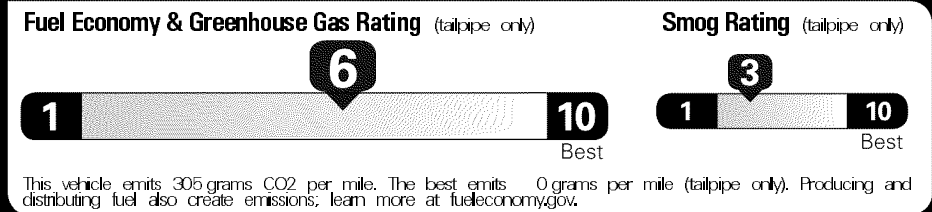

EXTERIOR

- Proj-Beam Halogen Headlmps w/Auto On/Off
- LED Daytime Running Lights w/ On/Off
- Rear Window Wiper & Defogger
- Color-Keyed Heated Pwr Auto Folding Outside Mirror w/BSM, C-HR Puddle Lights

INTERIOR

- Entune 3.0 Audio w/App Suite
- 8" Touch Screen, w/ 6 Speakers, Hands Free Bluetooth Phone/Music, USB Media/Charge-Port
- Integrated Back-Up Camera
- Apple CarPlay Compatible,Siri Eyes Free
- Smart Key Sytm w/Push Button Start, Rmte Kylss Entry w/Lock,Unlock,Panic Fxn
- Pwr Locks, Pwr Windows w/One-Touch Auto Up/Down in All Positions;Dual Sun Visors
- Lthr Trim Tilt/Teles Str Whl w/Aud, MID, BT, Voice Command, DRCC, LDA, Trip Cntrl

MANUFACTURER'S SUGGESTED RETAIL PRICE $23,180.00

OPTIONAL EQUIPMENT

- FE 50 State Emissions
- EB Entune 3.0 Audio Plus w/App Suite - Scout GPS Link Compatible w/up to 3 year trial. HD Radio, SiriusXM Satellite Radio w/3mo All Access trial. Entune 3.0 Toyota Connected Services - SafetyConnect w/3yr trial,Wi-Fi Connect Powered by Verizon w/up to 2GB within 6 month trial
- XL XLE PACKAGE (Black) 685.00

Original - Copy

Created on 2019-08-16 05:19:25 (UTC)

EPA DOT Fuel Economy and Environment

Gasoline Vehicle

Fuel Economy
29 **MPG**
combined city/hwy
3.4 gallons per 100 miles
city **27** highway **31**
Compacts range from 14 to 119 MPG. The best vehicle rates 136 MPGe.

You save $500
in fuel costs over 5 years compared to the average new vehicle.

Annual fuel Cost
$ 1,300

Actual results will vary for many reasons, including driving conditions and how you drive and maintain your vehicle. The average new vehicle gets 27 MPG and costs $7,000 to fuel over 5 years. Cost estimates are based on 15,000 miles per year at $2.55 per gallon. MPGe is miles per gasoline gallon equivalent. Vehicle emissions are a significant cause of climate change and smog.

fueleconomy.gov
Calculate personalized estimates and compare vehicles

DELIVERY, PROCESSING AND HANDLING FEE 0.00

TOTAL $23,865.00

The New Vehicle Limited Warranty provides 3-year/36,000 mile basic coverage, 5-year/60,000 mile powertrain coverage, plus 5-year/unlimited mile corrosion perforation coverage. See Warranty and Maintenance Guide for details. An extended service contract may be available for the vehicle. Ask dealer for details. Manufacturer's suggested retail price includes manufacturer's recommended pre-delivery service. Gasoline, license and title fees, applicable federal, state and local taxes and dealer and distributor installed options and accessories are not included in the manufacturer's suggested retail price. ToyotaCare, which covers normal factory scheduled maintenance for two years or 25,000 miles, whichever occurs first, is included as part of the sales price of the vehicle for qualifying buyers. See participating dealer for eligibility and coverage details.

Dealer Name / Address: 42103 GULF STATES TOYOTA INC 1375 ENCLAVE PARKWAY HOUSTON TX77077
Delivered by Truck to: 42000 GULF STATES TOYOTA, INC. 20412 E. HARDY STREET HOUSTON TX77073