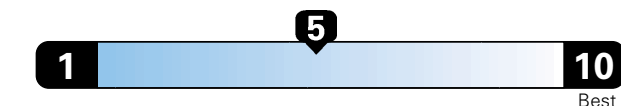

2019 MODEL YEAR

Jeep® RENEGADE LATITUDE FWD

For more information visit: www.jeep.com
or call 1-877-IAM-JEEP

FCA US LLC

THIS VEHICLE IS MANUFACTURED TO MEET SPECIFIC UNITED STATES REQUIREMENTS. THIS VEHICLE IS NOT MANUFACTURED FOR SALE OR REGISTRATION OUTSIDE OF THE UNITED STATES.

MANUFACTURER'S SUGGESTED RETAIL PRICE OF THIS MODEL INCLUDING DEALER PREPARATION

Base Price: $23,875

JEOP RENEGADE LATITUDE 4X2
Exterior Color: Alpine White Clear-Coat Exterior Paint
Interior Color: Black Interior Colors
Interior: Deluxe Cloth High-Back Bucket Seats
Engine: 2.4L I4 Zero Evap M-Air Engine
Transmission: 9-Speed Automatic Transmission
STANDARD EQUIPMENT (UNLESS REPLACED BY OPTIONAL EQUIPMENT)
FUNCTIONAL/SAFETY FEATURES

Advanced Multistage Front Airbags
Supplemental Side-Curtain Front and Rear Airbags
Supplemental Front Seat-Mounted Side Airbags
Driver Inflatable Knee-Bolster Airbag
ParkView® Rear Back-Up Camera
4-Wheel Disc Anti-Lock Brakes
Electric Park Brake
Electronic Stability Control
Electronic Roll Mitigation
All Speed Traction Control
Cruise Control
Push-Button Start
Electric Power Steering
Capless Fuel-Fill
Daytime Running Lamp System
Hill Start Assist
Tire Pressure Monitoring Display
Rear Window Wiper / Washer
Variable Intermittent Windshield Wipers