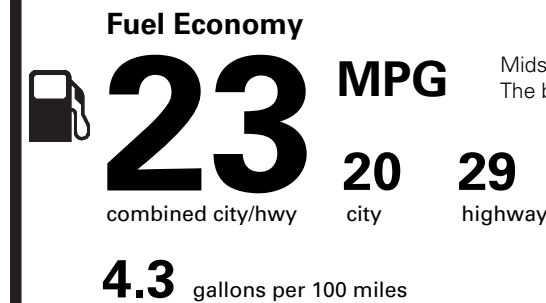

EPA DOT Fuel Economy and Environment

Gasoline Vehicle

Midsized Cars range from 12 to 136 MPG. The best vehicle rates 136 MPGe.

You spend
\$1,250

more in fuel costs over 5 years compared to the average new vehicle.