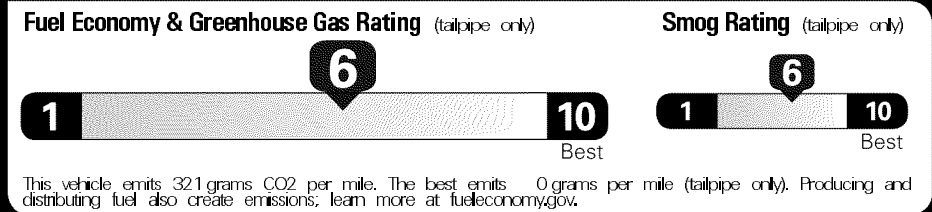

1. **EXTERIOR**
2. 17" Alloy Wheels with Graphite Finish
   - Projector-Beam Headlamps with Black Sport Trim Bezels & Auto On/Off
   - Daytime Running Lights w/ On/Off Switch
   - Color-Keyed Rear Spoiler
   - Chrome-Tipped Exhaust
   - Heated Power Outside Mirrors

1. **INTERIOR**
2. Entune Audio: 6.1" Touch Screen, 6 Speakers, Bluetooth, USB, AUX, CD
   - Sport Fabric SofTex-Trimmed Seats w/ 8-Way Power Driver Seat w/Lumbar Support
   - Leather-Trimmed Steering Wheel with Audio and Bluetooth Controls
   - Backup Camera
   - TFT Multi-Information Display
   - Tire Pressure Monitor System
   - 60/40 Split Fold-Down Rear Seats
   - Remote Keyless Entry System
   - (2) 12V Power Outlets

Full Tank of Gas

MANUFACTURER'S SUGGESTED RETAIL PRICE **$23,840.00**

OPTIONAL EQUIPMENT

CA California Emissions
CF Carpet/Trunk Mat Set 224.00

Original - Copy

Created on 2017-02-15 19:45:49 (UTC)

EPA DOT Fuel Economy and Environment

Gasoline Vehicle

Fuel Economy

27 MPG Midsized Cars range from 13 to 136 MPG. The best vehicle rates 119 MPGe.

24 33
combined city/hwy city highway

3.7 gallons per 100 miles

You save $ 250
in fuel costs over 5 years compared to the average new vehicle.

Annual fuel Cost
$ 1,350

Actual results will vary for many reasons, including driving conditions and how you drive and maintain your vehicle. The average new vehicle gets 26 MPG and costs $7,000 to fuel over 5 years. Cost estimates are based on 15,000 miles per year at $2.45 per gallon. MPGe is miles per gasoline gallon equivalent. Vehicle emissions are a significant cause of climate change and smog.

fuelconomy.gov
Calculate personalized estimates and compare vehicles

DELIVERY, PROCESSING AND HANDLING FEE 835.00

TOTAL $24,899.00

The New Vehicle Limited Warranty provides 3-year/36,000 mile basic coverage, 5-year/60,000 mile powertrain coverage, plus 5-year/unlimited mile corrosion perforation coverage. See Warranty and Maintenance Guide for details. An extended service contract may be available for the vehicle. Ask dealer for details. Manufacturer's suggested retail price includes manufacturer's recommended pre-delivery service. Gasoline, license and title fees, applicable federal, state and local taxes and dealer and distributor installed options and accessories are not included in the manufacturer's suggested retail price.

ToyotaCare, which covers normal factory scheduled maintenance for two years or 25,000 miles, whichever occurs first, is included as part of the sales price of the vehicle for qualifying buyers. See participating dealer for eligibility and coverage details.

Delivered by Truck to: 04154
TOYOTA OF NORTH HOLLYWOOD
4606 LANKERSHIM BOULEVARD
NORTH HOLLYWOOD CA91602