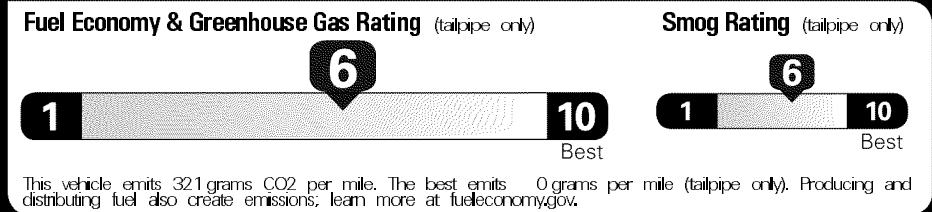

1. **EXTERIOR**
2. 17" Alloy Wheels with Graphite Finish
   - Projector-Beam Headlamps with Black Sport Trim Bezels & Auto On/Off
   - Daytime Running Lights w/ On/Off Switch
   - Color-Keyed Rear Spoiler
   - Chrome-Tipped Exhaust
   - Heated Power Outside Mirrors

1. **INTERIOR**
2. Entune Audio: 6.1" Touch Screen, 6 Speakers, Bluetooth, USB, AUX, CD
   - Sport Fabric SofTex-Trimmed Seats w/ 8-Way Power Driver Seat w/Lumbar Support
   - Leather-Trimmed Steering Wheel with Audio and Bluetooth Controls
   - Backup Camera
   - TFT Multi-Information Display
   - Tire Pressure Monitor System
   - 60/40 Split Fold-Down Rear Seats
   - Remote Keyless Entry System
   - (2) 12V Power Outlets

Full Tank of Gas

MANUFACTURER'S SUGGESTED RETAIL PRICE **$23,840.00**

OPTIONAL EQUIPMENT

CA	California Emissions	
SR	Power Tilt/Slide Moonroof	915.00
CF	Carpet/Trunk Mat Set	224.00
GE	Hide Away Cargo Net	49.00

Original - Copy

Created on 2017-02-15 23:19:32 (UTC)

EPA DOT Fuel Economy and Environment

Gasoline Vehicle

Fuel Economy

27 MPG Midsized Cars range from 13 to 136 MPG. The best vehicle rates 119 MPGe.

24 33
combined city/hwy city highway

3.7 gallons per 100 miles

You save $ 250

in fuel costs over 5 years compared to the average new vehicle.

Annual fuel cost $ 1,350

Actual results will vary for many reasons, including driving conditions and how you drive and maintain your vehicle. The average new vehicle gets 26 MPG and costs $7,000 to fuel over 5 years. Cost estimates are based on 15,000 miles per year at $2.45 per gallon. MPGe is miles per gasoline gallon equivalent. Vehicle emissions are a significant cause of climate change and smog.

fueleconomy.gov
Calculate personalized estimates and compare vehicles

DELIVERY, PROCESSING AND HANDLING FEE 865.00

TOTAL $25,893.00

The New Vehicle Limited Warranty provides 3-year/36,000 mile basic coverage, 5-year/60,000 mile powertrain coverage, plus 5-year/unlimited mile corrosion perforation coverage. See Warranty and Maintenance Guide for details. An extended service contract may be available for the vehicle. Ask dealer for details. Manufacturer's suggested retail price includes manufacturer's recommended pre-delivery service. Gasoline, license and title fees, applicable federal, state and local taxes and dealer and distributor installed options and accessories are not included in the manufacturer's suggested retail price.

ToyotaCare, which covers normal factory scheduled maintenance for two years or 25,000 miles, whichever occurs first, is included as part of the sales price of the vehicle for qualifying buyers. See participating dealer for eligibility and coverage details.

Delivered by Truck to: 04075
KEYES TOYOTA
5855 VAN NUYS BLVD
VAN NUYS CA91401