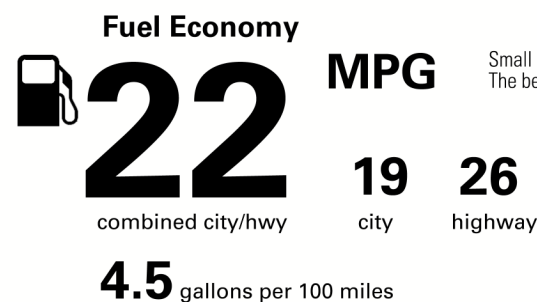

\$46,470.00

Not Original - Copy

Created on 2020-12-23 18:59:40 (UTC)

EPA DOT Fuel Economy and Environment

Gasoline Vehicle

You spend \$1,750 more in fuel costs over 5 years compared to the average new vehicle.

Annual fuel cost \$1,850

Actual results will vary for many reasons, including driving conditions and how you drive and maintain your vehicle. The average new vehicle gets 27 MPG and costs \$7,500 to fuel over 5 years. Cost estimates are based on 15,000 miles per year at \$2.70 per gallon. MPGe is miles per gasoline gallon equivalent. Vehicle emissions are a significant cause of climate change and smog.