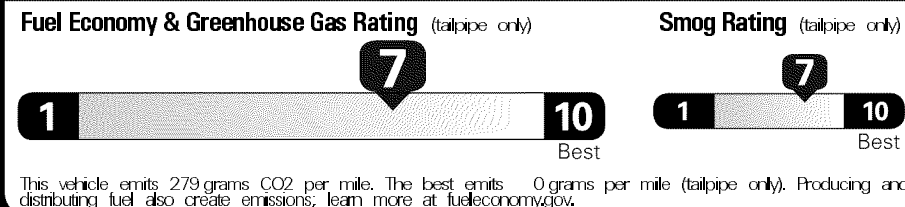

1. **SAFETY & CONVENIENCE**
2. Toyota Safety Sense P: Pre-Collision Sys w/Pedestrian Detection, Dynamic Radar Cruise Control, Lane Departure Alert w/Steering Assist, Automatic High Beams
   - Star Safety System: VSC, TRAC, ABS, Elect Brake-Force Distribution, Brake Assist(BA) & Smart Stop Technology (SST)
   - Backup Camera

1. **EXTERIOR**
2. 18" Machined-Finish Alloy Wheels
   - Bi-LED Combination Headlights w/Auto On/Off Feature
   - LED DRLs w/On/Off Feature
   - Black Front Grille w/Sport Mesh Insert
   - Single Exhaust w/Dual Chrome Tips

1. **INTERIOR**
2. Audio - 7" Touch Screen, 6 Speakers, HandsFree Bluetooth Phone/Music, USB Media Port, 2 USB Charge-Ports
   - SiriusXM w/3-Month All Access Trial
   - Android Auto & Apple CarPlay Compatible
   - 4.2" TFT Multi-Information Display
   - Sport Fabric Softex-Trimmed Seats
   - Power Driver Seat w/Lumbar Support
   - Auto Climate Control
   - Remote Keyless Entry System

MANUFACTURER'S SUGGESTED RETAIL PRICE $26,170.00

1. **OPTIONAL EQUIPMENT**
2. FE 50 State Emissions
   - H6 RENT A CAR PROGRAM
   - H8 Fleet Credit
   - XX Drop Ship Indicator

Original - Copy

Created on 2020-02-20 06:28:49 (UTC)

EPA DOT Fuel Economy and Environment

Gasoline Vehicle

Fuel Economy

32 MPG Midsized Cars range from 14 to 141 MPG. The best vehicle rates 138 MPG.

28 **39**
combined city/hwy city highway

3.1 gallons per 100 miles

You save $1,250
in fuel costs over 5 years compared to the average new vehicle.

Annual fuel cost $1,250

fuelconomy.gov
Calculate personalized estimates and compare vehicles

DELIVERY, PROCESSING AND HANDLING FEE 955.00

TOTAL $27,125.00

The New Vehicle Limited Warranty provides 3-year/36,000 mile basic coverage, 5-year/60,000 mile powertrain coverage, plus 5-year/unlimited mile corrosion perforation coverage. See Warranty and Maintenance Guide for details. An extended service contract may be available for the vehicle. Ask dealer for details. Manufacturer's suggested retail price includes manufacturer's recommended pre-delivery service. Gasoline, license and title fees, applicable federal, state and local taxes and dealer and distributor installed options and accessories are not included in the manufacturer's suggested retail price.

ToyotaCare, which covers normal factory scheduled maintenance for two years or 25,000 miles, whichever occurs first, is included as part of the sales price of the vehicle for qualifying buyers. See participating dealer for eligibility and coverage details.

Dealer Name / Address: 09163
HEADQUARTER TOYOTA
5895 N.W. 167TH STREET
HIALEAH FL33015

Delivered by Truck to: 04770
ALAMO RAC
2752 DELA CRUZ BLVD.
SANTA CLARA CA95050