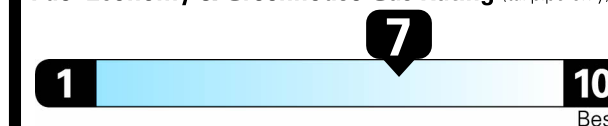

LOC: Dealer Stock Status: INVENTORY
Exterior: Deep Black Pearl Exterior

VIN: 3VW547AU2FM083650
Interior: Titan Black Leather Interior

MODEL: AU18X2-2015 Golf GTI Autobahn w/ Performance Package
2015113-ORIGINAL

2015 Golf GTI Autobahn w/ Performance Package

Exterior: Deep Black Pearl Exterior Interior: Titan Black Leather Interior

The Original German Hot Hatch.

Das Auto.

STANDARD FEATURES (unless replaced by options)

PERFORMANCE / TECHNICAL

- 2.0L TSI® DOHC 16-valve turbocharged 4-cylinder engine w/ direct injection
- Partial Zero Emission Vehicle (PZEV)
- Front & rear independent sport suspension
- Driving mode selection
- Servotronic® speed-variable electro-mechanical power steering
- Anti-Slip Regulation (ASR)
- Electro-hydraulic VAQ limited-slip front differential lock
- Front & rear vented disc brakes w/ GTI logo on front calipers
- 18" alloy wheels w/ all-season tires

SAFETY / DURABILITY

- Driver & front passenger front & side airbag supplemental restraint systems
- Side Curtain Protection® head impact airbags, front & rear
- 3-point safety belts, all seating positions
- Anti-lock Braking System (ABS) w/ front & rear disc brakes
- Electronic Stability Control (ESC)
- Intelligent Crash Response System (ICRS)
- Lower Anchors & Tethers for CHildren (LATCH)
- Tire Pressure Monitoring System (TPMS)

COMFORT / CONVENIENCE / ADDITIONAL FEATURES