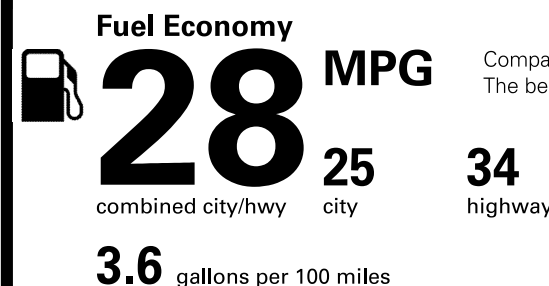

Destination Charge **\$820.00**

Total Price: \$35,285.00

Fuel, license, title fees, taxes and dealer-installed accessories are not included.

This vehicle is equipped with bumpers that can withstand an impact of 2.5 miles per hour with no damage to the vehicle's body and safety systems, although the bumper and related components may sustain damage. The bumper system on this vehicle conforms to the current Federal bumper standard of 2.5 miles per hour.

EPA DOT Fuel Economy and Environment

Gasoline Vehicle

Compact Cars range from 14 to 116 MPGe. The best vehicle rates 119 MPGe.

You save \$750

in fuel costs over 5 years compared to the average new vehicle.