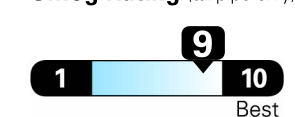

Smog Rating (tailpipe only)

This vehicle emits 311 grams of CO₂ per mile. The best emits 0 grams per mile (tailpipe only). Producing and distributing fuel also create emissions; learn more at fueleconomy.gov.

Actual results will vary for many reasons, including driving conditions and how you drive and maintain your vehicle. The average new vehicle gets 24 MPG and costs $11,000 to fuel over 5 years. Cost estimates are based on 15,000 miles per year at $3.80 per gallon. MPGe is miles per gasoline gallon equivalent. Vehicle emissions are a significant cause of climate change and smog.

fueleconomy.gov

Calculate personalized estimates and compare vehicles