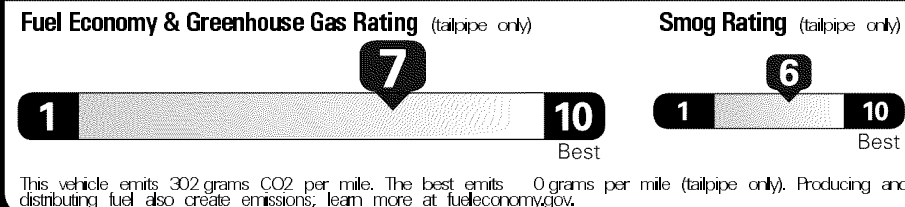

1. **EXTERIOR**
- 17-in. Five-Spoke Silver Alloy Wheels
  - LED Headlights/Daytime Running Lights
  - Integrated Fog Lights
  - Color-Keyed Heated Power Outside Mirrors
  - Power Tilt/Slide Moonroof
  - Low Profile Roof Rails

1. **INTERIOR**
2. Entune 3.0 Audio
   - 7.0" Touch Screen, 6 Speakers, HandsFree Bluetooth Phone/Music, USB Media Port, 4 USB Charge-Ports, Siri Eyes Free, Apple CarPlay Compatible
   - Two 12V/120W Power Outlets
   - 4.2" Color Multi-Information Display
   - Dual Zone Auto A/C with Rear Vents
   - Smart Key System w/Push Button Start
   - Fabric Seats
   - Electronic Parking Brake
   - Rear Cargo Area Cover
   - ***Full Tank of Gas***

MANUFACTURER'S SUGGESTED RETAIL PRICE $27,300.00

OPTIONAL EQUIPMENT

FE	50 State Emissions	
2T.	All Weather Floor Liners and Cargo Tray	269.00
3J.	Blackout Emblem Overlays	129.00
3T.	Roof Rack Cross Bars	315.00
3Z.	First Aid Kit	30.00
D5.	Door Edge Guard	140.00
DK.	Preferred Owner's Portfolio	
MF.	Mudguard	129.00

Not Original - Copy

Created on 2018-12-11 06:49:11 (UTC)

EPA DOT Fuel Economy and Environment

Gasoline Vehicle

Fuel Economy

30 MPG Small SUVs range from 18 to 37 MPG. The best vehicle rates 136 MPGe.

26 city **35** highway

3.3 gallons per 100 miles

You save $500

in fuel costs over 5 years

compared to the average new vehicle.

Annual fuel Cost

$ 1,300

Actual results will vary for many reasons, including driving conditions and how you drive and maintain your vehicle. The average new vehicle gets 27 MPG and costs $7,000 to fuel over 5 years. Cost estimates are based on 15,000 miles per year at $2.55 per gallon. MPGe is miles per gasoline gallon equivalent. Vehicle emissions are a significant cause of climate change and smog.

fuelconomy.gov
Calculate personalized estimates and compare vehicles

DELIVERY, PROCESSING AND HANDLING FEE 1,045.00

TOTAL $29,357.00

The New Vehicle Limited Warranty provides 3-year/36,000 mile basic coverage, 5-year/60,000 mile powertrain coverage, plus 5-year/unlimited mile corrosion perforation coverage. See Warranty and Maintenance Guide for details. An extended service contract may be available for the vehicle. Ask dealer for details. Manufacturer's suggested retail price includes manufacturer's recommended pre-delivery service. Gasoline, license and title fees, applicable federal, state and local taxes and dealer and distributor installed options and accessories are not included in the manufacturer's suggested retail price.

ToyotaCare, which covers normal factory scheduled maintenance for two years or 25,000 miles, whichever occurs first, is included as part of the sales price of the vehicle for qualifying buyers. See participating dealer for eligibility and coverage details.

Delivered by Truck to: 04119
MELODY TOYOTA
750 EL CAMINO REAL
SAN BRUNO CA94066