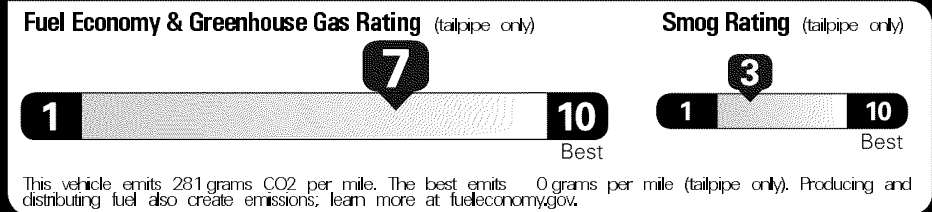

EXTERIOR

- Bi-LED Headlights
- LED Daytime Running Lights In Headlight
- Color-Keyed Heated Power Outside Mirrors

INTERIOR

- Premium Fabric-Trimmed 6-Way Adj Dr Seat
- 4-Way Adj Fr Pass Seat w/Seatback Pocket
- Entune Audio w/6.1-in Touch-screen incl Entune Multimedia Bundle (AUX/USB/BT/Adv Voice Recognition), Siri Eyes Free
- 3.5-in Monochrome TFT Multi-Info Display
- Integrated Backup Camera w/Projected Pth
- Steering Wheel w/ Audio & Bluetooth Hands-Free Phone Voice Command Controls
- Auto Climate Control w/ Pollen Filter and Push Button Controls
- Remote Keyless Entry System
- Power Door Locks and Windows

MANUFACTURER'S SUGGESTED RETAIL PRICE **$18,985.00**

OPTIONAL EQUIPMENT

FE 50 State Emissions
H6 RENT A CAR PROGRAM
H8 Fleet Credit
XX Drop Ship Indicator

Not Original - Copy

Created on 2018-02-02 07:22:15 (UTC)

EPA DOT Fuel Economy and Environment

Gasoline Vehicle

Fuel Economy
32 MPG
Midsize Cars range from 14 to 136 MPG. The best vehicle rates 136 MPGe.
28 36
combined city/hwy city highway
3.1 gallons per 100 miles

You save $1,250
in fuel costs over 5 years compared to the average new vehicle.

Annual fuel Cost
$ 1,100

Actual results will vary for many reasons, including driving conditions and how you drive and maintain your vehicle. The average new vehicle gets 27 MPG and costs $6,750 to fuel over 5 years. Cost estimates are based on 15,000 miles per year at $2.40 per gallon. MPGe is miles per gasoline gallon equivalent. Vehicle emissions are a significant cause of climate change and smog.

fuelconomy.gov
Calculate personalized estimates and compare vehicles

DELIVERY, PROCESSING AND HANDLING FEE 895.00

TOTAL $19,880.00

The New Vehicle Limited Warranty provides 3-year/36,000 mile basic coverage, 5-year/60,000 mile powertrain coverage, plus 5-year/unlimited mile corrosion perforation coverage. See Warranty and Maintenance Guide for details. An extended service contract may be available for the vehicle. Ask dealer for details. Manufacturer's suggested retail price includes manufacturer's recommended pre-delivery service. Gasoline, license and title fees, applicable federal, state and local taxes and dealer and distributor installed options and accessories are not included in the manufacturer's suggested retail price.

ToyotaCare, which covers normal factory scheduled maintenance for two years or 25,000 miles, whichever occurs first, is included as part of the sales price of the vehicle for qualifying buyers. See participating dealer for eligibility and coverage details.

Dealer Name / Address: 09163 HEADQUARTER TOYOTA 5895 N.W. 167TH STREET HIALEAH FL33015
Delivered by Truck to: 46681 ALAMO RAC 19707 PACIFIC HWY SOUTH SEATTLE WA98188