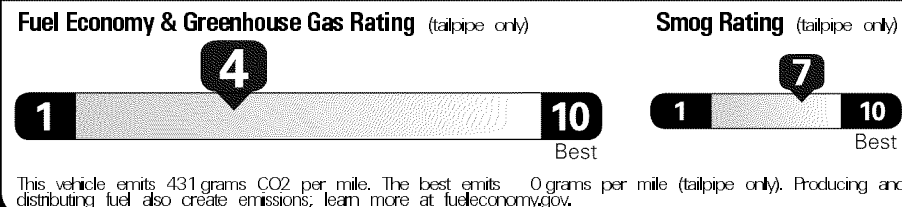

1. **INTERIOR**
   - Fabric Trim Seats w/Dr Lumbar Support
   - Lthr Trim Steering Wheel w/ Audio Cntrls
   - Pwr Wndws w/Dr Auto Dwn and Pwr Door Locks
   - Entune Audio Plus w/Connctd Nav App
   - Scout GPS Link AM/FM/CD & SXM w/ 3mo T Trial
   - 6.1" Touch-Screen and BT & USB
   - ***Full Tank of Gas***

MANUFACTURER'S SUGGESTED RETAIL PRICE $30,390.00

OPTIONAL EQUIPMENT

FE	50 State Emissions	
DN	SR5 Parking Sonar & Navigation (V6 Only): Includes Entune Premium Audio w/ Navigation & Rear Parking Sonar	775.00
TO	V6 Tow Package: Class IV Towing Receiver Hitch, ATF Cooler (Not Available On Manual Transmission), Engine Oil Cooler, Power Steering Cooler, 130-Amp Alternator, 4 & 7-Pin Connector w/Converter, and Trailer-Sway Control (TSC)	650.00
2T	All-Weather Floor Liners/Door Sill	228.00
WL	Wheel Locks (Alloy)	80.00
WI	Spare Tire Lock	75.00
MF	Mudguards	129.00
E5	Exhaust Tip	90.00

Original - Copy

Created on 2017-05-23 11:10:25 (UTC)

EPA DOT Fuel Economy and Environment

Gasoline Vehicle

Fuel Economy
21 MPG
Small Pickups range from 17 to 25 MPG. The best vehicle rates 119 MPGe.
19 24
combined city/hwy city highway
4.8 gallons per 100 miles

You spend $1,750 more in fuel costs over 5 years compared to the average new vehicle.

Annual fuel cost $1,750

Actual results will vary for many reasons, including driving conditions and how you drive and maintain your vehicle. The average new vehicle gets 26 MPG and costs $7,000 to fuel over 5 years. Cost estimates are based on 15,000 miles per year at $2.45 per gallon. MPGe is miles per gasoline gallon equivalent. Vehicle emissions are a significant cause of climate change and smog.

fueleconomy.gov
Calculate personalized estimates and compare vehicles

DELIVERY, PROCESSING AND HANDLING FEE 960.00

TOTAL $33,377.00

The New Vehicle Limited Warranty provides 3-year/36,000 mile basic coverage, 5-year/60,000 mile powertrain coverage, plus 5-year/unlimited mile corrosion perforation coverage. See Warranty and Maintenance Guide for details. An extended service contract may be available for the vehicle. Ask dealer for details. Manufacturer's suggested retail price includes manufacturer's recommended pre-delivery service. Gasoline, license and title fees, applicable federal, state and local taxes and dealer and distributor installed options and accessories are not included in the manufacturer's suggested retail price.

ToyotaCare, which covers normal factory scheduled maintenance for two years or 25,000 miles, whichever occurs first, is included as part of the sales price of the vehicle for qualifying buyers. See participating dealer for eligibility and coverage details.

Delivered by Truck to: 04222
TOYOTA CARLSBAD
5424 PASEO DEL NORTE
CARLSBAD CA92008