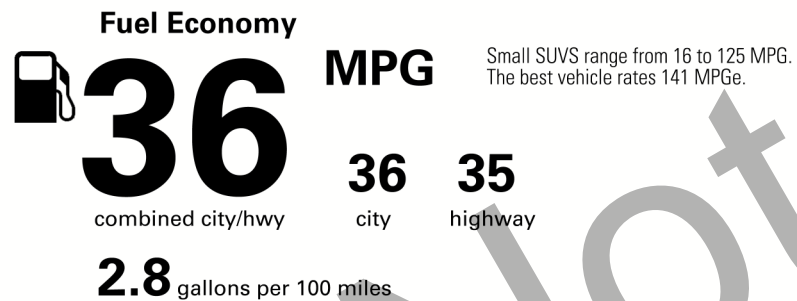

EPA DOT Fuel Economy and Environment

Gasoline Vehicle

You save \$2,000 in fuel costs over 5 years compared to the average new vehicle.

Annual fuel cost \$1,100

Actual results will vary for many reasons, including driving conditions and how you drive and maintain your vehicle. The average new vehicle gets 27 MPG and costs \$7,500 to fuel over 5 years. Cost estimates are based on 15,000 miles per year at \$2.70 per gallon. MPGe is miles per gasoline gallon equivalent. Vehicle emissions are a significant cause of climate change and smog.