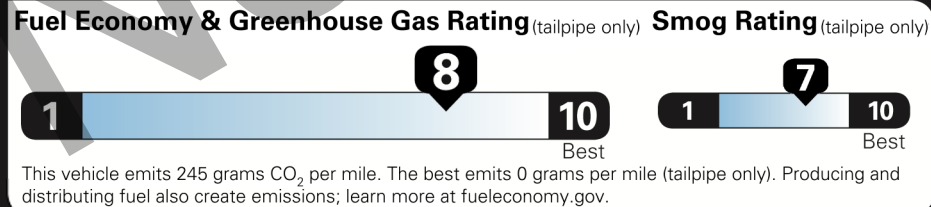

EPA DOT Fuel Economy and Environment

Gasoline Vehicle

You save \$2,000 in fuel costs over 5 years compared to the average new vehicle.

Annual fuel cost \$1,100

Actual results will vary for many reasons, including driving conditions and how you drive and maintain your vehicle. The average new vehicle gets 27 MPG and costs \$7,500 to fuel over 5 years. Cost estimates are based on 15,000 miles per year at \$2.70 per gallon. MPGe is miles per gasoline gallon equivalent. Vehicle emissions are a significant cause of climate change and smog.