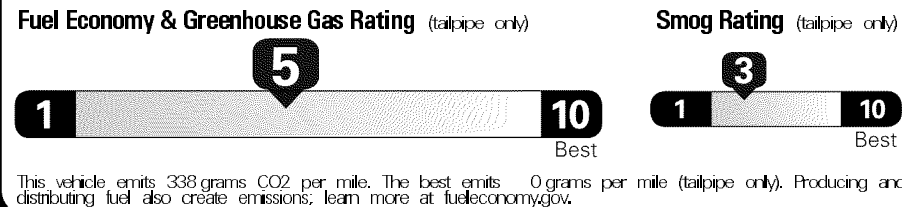

MANUFACTURER'S SUGGESTED RETAIL PRICE $25,500.00

OPTIONAL EQUIPMENT
FE 50 State Emissions
TC Tonneau Cover 90.00
VL "Plus" Extra Value Package 1,740.00
Smart Key System, Blind Spot Monitor and Rear Cross Traffic Alert, Roof Rails, and Entune Audio Plus with Connected Navigation - Includes the Entune Multimedia Bundle (6.1 in. High Resolution Touch-Screen Display, AM/FM CD player, MP3/WMA Playback Capability, 6 Speakers, Auxiliary Audio Jack, USB 2.0 Port with iPod Connectivity and Control, Advanced Voice Recognition, Hands-Free Phone Capability, Phone Book Access and Music Streaming Via Bluetooth Wireless Technology), Scout GPS Link, Siri Eyes Free, SiriusXM Satellite Radio with 3-Month Complimentary Sirius XM All Access Trial, HD Radio, and HD Radio Traffic and Weather In Major Metro Areas. Extra Value Package MSRP Discount Shown Below.

Not Original - Copy

Created on 2017-12-29 06:56:31 (UTC)

Full Tank of Gas

EPA DOT Fuel Economy and Environment

Gasoline Vehicle

Fuel Economy
26 MPG Small SUVs range from 18 to 37 MPG. The best vehicle rates 136 MPGe.
23 30
combined city/hwy city highway
3.8 gallons per 100 miles

You spend $250 more in fuel costs over 5 years compared to the average new vehicle.

Annual fuel cost $1,400

Actual results will vary for many reasons, including driving conditions and how you drive and maintain your vehicle. The average new vehicle gets 27 MPG and costs $6,750 to fuel over 5 years. Cost estimates are based on 15,000 miles per year at $2.40 per gallon. MPGe is miles per gasoline gallon equivalent. Vehicle emissions are a significant cause of climate change and smog.

fuelconomy.gov
Calculate personalized estimates and compare vehicles

DELIVERY, PROCESSING AND HANDLING FEE	0.00
SUB-TOTAL BEFORE DISCOUNT	$27,330.00
EXTRA VALUE PACKAGE MSRP DISCOUNT	-$940.00
TOTAL	$26,390.00

The New Vehicle Limited Warranty provides 3-year/36,000 mile basic coverage, 5-year/60,000 mile powertrain coverage, plus 5-year/unlimited mile corrosion perforation coverage. See Warranty and Maintenance Guide for details. An extended service contract may be available for the vehicle. Ask dealer for details. Manufacturer's suggested retail price includes manufacturer's recommended pre-delivery service. Gasoline, license and title fees, applicable federal, state and local taxes and dealer and distributor installed options and accessories are not included in the manufacturer's suggested retail price.

ToyotaCare, which covers normal factory scheduled maintenance for two years or 25,000 miles, whichever occurs first, is included as part of the sales price of the vehicle for qualifying buyers. See participating dealer for eligibility and coverage details.

Dealer Name / Address: 35074
FOUR STARS TOYOTA
2600 E BROADWAY ST
ALTUS OK73521

Delivered by Truck to: 42000
GULF STATES TOYOTA, INC.
20412 E. HARDY STREET
HOUSTON TX77073