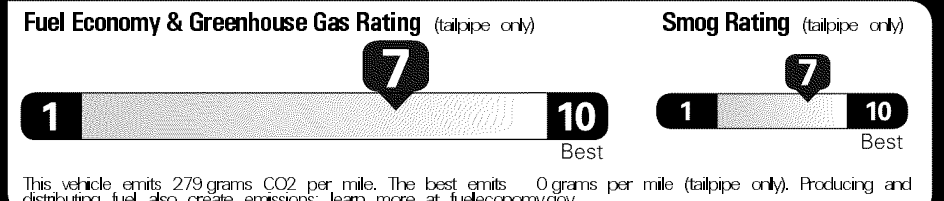

1. **EXTERIOR**
- 18-in Black Machined-Finish Alloy Wheels
  - Bi-LED Combination Headlights w/Auto On/Off Feature
  - LED DRLs w/On/Off Feature
  - Black Front Grille w/Sport Mesh Insert
  - Single Exhaust w/Dual Chrome Tips

1. **INTERIOR**
2. Audio - 7-in Touchscreen, 6 Speakers, HandsFree Bluetooth Phone/Music, USB Media Port, 2 USB Charge-Ports, SiriusXM w/3-Month All Access Trial, Android Auto & Apple CarPlay Compatible
   - 4.2-in TFT Multi-Information Display
   - Sport Fabric SofTex-Trimmed Seats
   - Power Driver Seat w/Lumbar Support
   - Auto Climate Control
   - Remote Keyless Entry System

MANUFACTURER'S SUGGESTED RETAIL PRICE $26,560.00

1. **OPTIONAL EQUIPMENT**
2. FE 50 State Emissions
   - H6 RENT A CAR PROGRAM
   - H8 Fleet Credit
   - XX Drop Ship Indicator

- For Full Product Details Please Visit Toyota.com/camry

Created on 2021-07-09 06:22:23 (UTC)

EPA DOT Fuel Economy and Environment

Gasoline Vehicle

Fuel Economy

32 MPG
combined city/hwy

28 city 39 highway

3.1 gallons per 100 miles

Midsized Cars range from 14 to 142 MPG. The best vehicle rates 141 MPGe.

You save $1,250
in fuel costs over 5 years compared to the average new vehicle.

Annual fuel cost $1,250

Actual results will vary for many reasons, including driving conditions and how you drive and maintain your vehicle. The average new vehicle gets 27 MPG and costs $7,500 to fuel over 5 years. Cost estimates are based on 15,000 miles per year at $2.70 per gallon. MPGe is miles per gasoline gallon equivalent. Vehicle emissions are a significant cause of climate change and smog.

fuelconomy.gov
Calculate personalized estimates and compare vehicles

DELIVERY, PROCESSING AND HANDLING FEE 995.00

TOTAL $27,555.00

The New Vehicle Limited Warranty provides 3-year/36,000 mile basic coverage, 5-year/60,000 mile powertrain coverage, plus 5-year/unlimited mile corrosion perforation coverage. See Warranty and Maintenance Guide for details. An extended service contract may be available for the vehicle. Ask dealer for details. Manufacturer's suggested retail price includes manufacturer's recommended pre-delivery service. Gasoline, license and title fees, applicable federal, state and local taxes and dealer and distributor installed options and accessories are not included in the manufacturer's suggested retail price.

ToyotaCare, which covers normal factory scheduled maintenance for two years or 25,000 miles, whichever occurs first, is included as part of the sales price of the vehicle for qualifying buyers. See participating dealer for eligibility and coverage details.

Dealer Name / Address: 09163 HEADQUARTER TOYOTA 5895 N.W. 167TH STREET HIALEAH FL33015
Delivered by Truck to: 04849 ALAMO RAC 9020 AVIATION BLVD INGLEWOOD CA90301