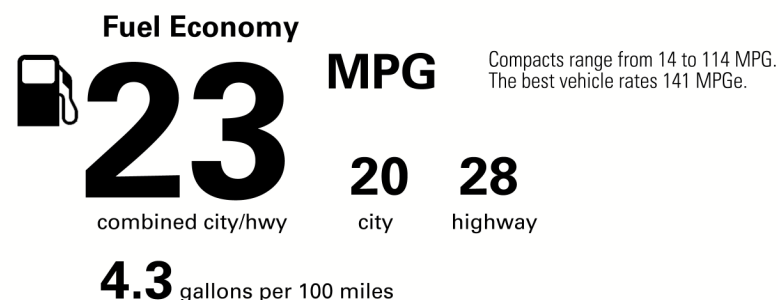

\$42,900.00

Not Original - Copy

Created on 2021-02-24 22:25:09 (UTC)

EPA DOT Fuel Economy and Environment

Gasoline Vehicle

You spend \$3,000 more in fuel costs over 5 years compared to the average new vehicle.