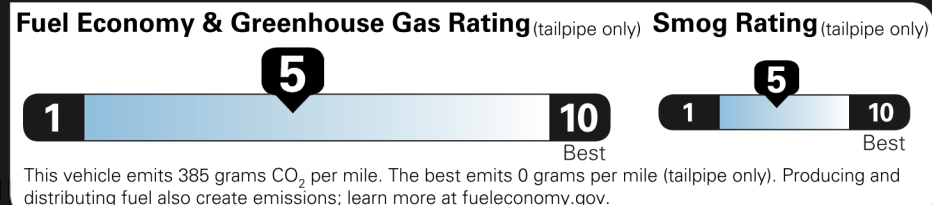

You spend $3,000 more in fuel costs over 5 years compared to the average new vehicle.

Annual fuel cost $2,100