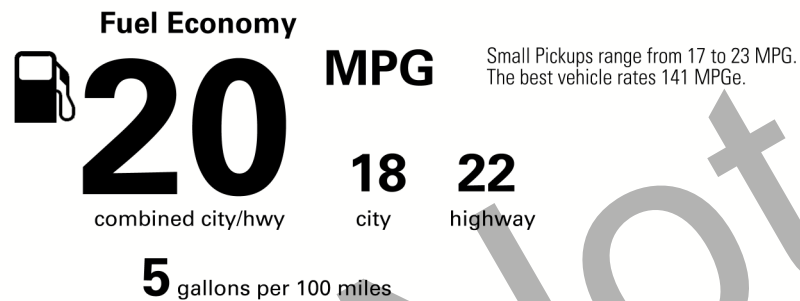

EPA DOT Fuel Economy and Environment

Gasoline Vehicle

You spend \$2,500
 more in fuel costs over 5 years compared to the average new vehicle.

Annual fuel cost \$2,000

Actual results will vary for many reasons, including driving conditions and how you drive and maintain your vehicle. The average new vehicle gets 27 MPG and costs \$7,500 to fuel over 5 years. Cost estimates are based on 15,000 miles per year at \$2.70 per gallon. MPGe is miles per gasoline gallon equivalent. Vehicle emissions are a significant cause of climate change and smog.