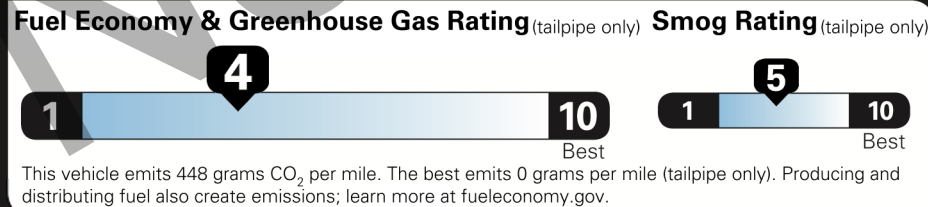

Actual results will vary for many reasons, including driving conditions and how you drive and maintain your vehicle. The average new vehicle gets 27 MPG and costs $7,500 to fuel over 5 years. Cost estimates are based on 15,000 miles per year at $2.70 per gallon. MPGe is miles per gasoline gallon equivalent. Vehicle emissions are a significant cause of climate change and smog.

fuel economy.gov
Calculate personalized estimates and compare vehicles

DELIVERY, PROCESSING AND HANDLING FEE	1,175.00
TOTAL	$ 38,705.00

~ ~ ~ 36 Month/36,000 Mile Limited Warranty ~ ~ ~
On All Southeast Toyota Distributors, LLC, Installed Options
For Inquires, Call 1-800-301-6859

TOTAL DISTRIBUTOR'S INSTALLED OPTIONS	$ 5,831.00
DESTINATION FUEL SURCHARGE	0.00
TOTAL	$ 44,536.00

DELIVERED BY TRUCK TO: 10134

JIM ELLIS TOYOTA OF MCDONOUGH
144 HIGHWAY 81 WEST
MCDONOUGH, GA 30253

X003

The New Vehicle Limited Warranty provides 3-year/36,000-mile basic coverage, 5-year/60,000-mile powertrain coverage, plus 5-year/unlimited mile corrosion perforation coverage. See Warranty and Maintenance Guide for details. An extended service contract may be available for the vehicle. Ask dealer for details. Manufacturer's suggested retail price includes manufacturer's recommended pre-delivery service. Gasoline license and title fees, applicable federal, state and local taxes and dealer and distributor installed options and accessories are not included in the manufacturer's suggested retail price

ToyotaCare, which covers normal factory scheduled maintenance for two years or 25,000 miles, whichever occurs first, is included as part of the sales price of the vehicle for qualifying buyers. See participating dealer for eligibility and coverage details.