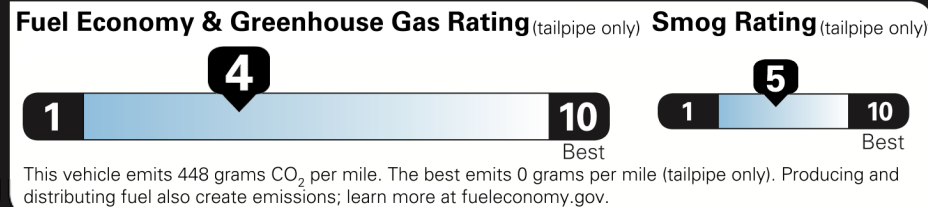

1. **INTERIOR**
   - Fabric-Trimmed Seats
   - Power Driver Seat
   - Audio - 8-in Touchscreen, 6 Speakers, HandsFree Bluetooth Phone/Music, USB Media Port, USB Charge-Ports, SiriusXM w/3-Month All Access Trial, Android Auto & Apple CarPlay Compatible Qi Wireless Charging
   - Dual Zone Auto A/C w/ Rear Vents

For Full Product Details:
Please Visit Toyota.com/Tacoma

Full Tank of Gas

MANUFACTURER'S SUGGESTED RETAIL PRICE $37,990.00

OPTIONAL EQUIPMENT		
FE	50 State Emissions	
OF	TRD PREMIUM OFF ROAD PACKAGE (Double Cab A/T): Includes Leather-Trimmed Seats with Heated Front Seats, Auto-Headlights, and Moonroof, Premium JBL Audio, Dynamic Navigation with 3-Year Trial, Remote Connect with 1-Year Trial, Destination Assist with 1-Year Trial, and Service Connect with 10-Year Trial	3,815.00
TP	Technology Package: Parking Sonar and Blind Spot Monitor with Rear Cross Traffic Alert (Requires Colored Keyed Rear Bumper)	770.00
2T. DK.	All-Weather Flr Liner/Door Sill Protector Preferred Owner's Portfolio	248.00

Not Original - Copy
Created on 2021-04-15 13:23:08 (UTC)

EPA DOT Fuel Economy and Environment

Gasoline Vehicle

Fuel Economy
20 MPG
combined city/hwy
5 gallons per 100 miles
18 city 22 highway
Small Pickups range from 17 to 23 MPG. The best vehicle rates 141 MPGe.

You spend $2,500 more in fuel costs over 5 years compared to the average new vehicle.

Annual fuel cost $2,000

Actual results will vary for many reasons, including driving conditions and how you drive and maintain your vehicle. The average new vehicle gets 27 MPG and costs $7,500 to fuel over 5 years. Cost estimates are based on 15,000 miles per year at $2.70 per gallon. MPGe is miles per gasoline gallon equivalent. Vehicle emissions are a significant cause of climate change and smog.

fuelconomy.gov
Calculate personalized estimates and compare vehicles

DELIVERY, PROCESSING AND HANDLING FEE 1,175.00

TOTAL $43,998.00

The New Vehicle Limited Warranty provides 3-year/36,000 mile basic coverage, 5-year/60,000 mile powertrain coverage, plus 5-year/unlimited mile corrosion perforation coverage. See Warranty and Maintenance Guide for details. An extended service contract may be available for the vehicle. Ask dealer for details. Manufacturer's suggested retail price includes manufacturer's recommended pre-delivery service. Gasoline, license and title fees, applicable federal, state and local taxes and dealer and distributor installed options and accessories are not included in the manufacturer's suggested retail price.

ToyotaCare, which covers normal factory scheduled maintenance for two years or 25,000 miles, whichever occurs first, is included as part of the sales price of the vehicle for qualifying buyers. See participating dealer for eligibility and coverage details.

Delivered by Truck to: 04070
FREEMAN TOYOTA
2875 CORBY AVENUE
BOX 1704 (ZIP 95402)
SANTA ROSA CA95407

TML1E2N1S0F0W0