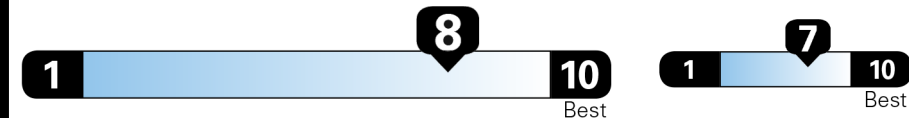

Fuel Economy & Greenhouse Gas Rating (tailpipe only) Smog Rating (tailpipe only)

This vehicle emits 195 grams CO₂ per mile. The best emits 0 grams per mile (tailpipe only). Producing and distributing fuel also create emissions; learn more at fueleconomy.gov.

Actual results will vary for many reasons, including driving conditions and how you drive and maintain your vehicle. The average new vehicle gets 28 MPG and costs $8,000 to fuel over 5 years. Cost estimates are based on 15,000 miles per year at $2.95 per gallon. MPGe is miles per gasoline gallon equivalent. Vehicle emissions are a significant cause of climate change and smog.

fueleconomy.gov

Calculate personalized estimates and compare vehicles

MANUFACTURER'S SUGGESTED RETAIL PRICE† $37,620.00

DELIVERY, PROCESSING AND HANDLING FEE 1,095.00

TOTAL $38,715.00

†Manufacturer's suggested retail price excludes delivery processing and handling fees, license and title fees, applicable federal, state and local taxes, and dealer and distributor options and accessories.

Delivered by Truck to: 12155
NAPLETON'S TOYOTA/URBANA
1101 NAPLETON WAY
URBANA IL61802

TML1E2N3S0F0W0