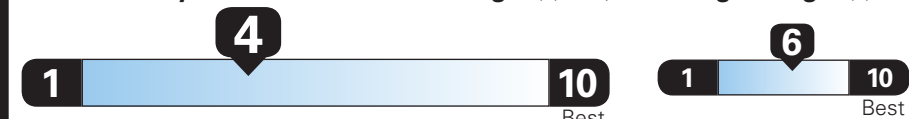

Small SUVs range from 18 to 120 MPG. The best vehicle rates 136 MPGe.

You spend \$2,000 more in fuel costs over 5 years compared to the average new vehicle.

Annual fuel cost \$1,800

Fuel Economy & Greenhouse Gas Rating (tailpipe only) Smog Rating (tailpipe only)