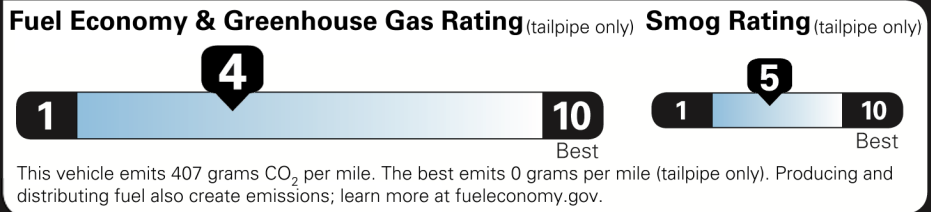

You spend $3,500 more in fuel costs over 5 years compared to the average new vehicle.

Annual fuel cost $2,200