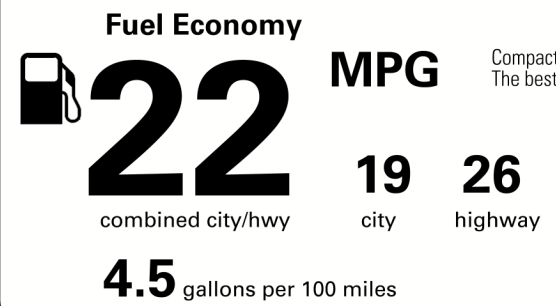

\$44,950.00

Not Original - Copy

Created on 2021-07-14 12:41:40 (UTC)

EPA DOT Fuel Economy and Environment

Gasoline Vehicle

You spend \$3,500 more in fuel costs over 5 years compared to the average new vehicle.