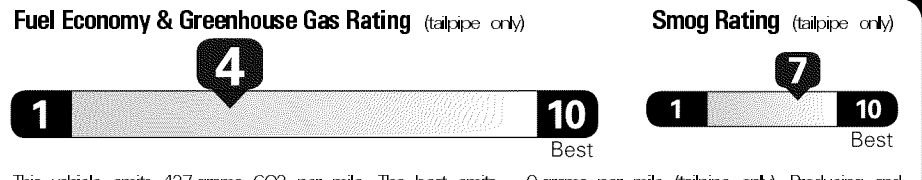

MANUFACTURER'S SUGGESTED RETAIL PRICE **$24,120.00**

OPTIONAL EQUIPMENT

FE	50 State Emissions	
LL	SR Convenience Package: Includes Cruise Control and Remote Keyless Entry	480.00
2T	All-Weather Floor Liners/Door Sill	209.00

GOVERNMENT 5-STAR SAFETY RATINGS

Overall Vehicle Score Not Rated
Based on the combined ratings of frontal, side and rollover. Should ONLY be compared to other vehicles of similar size and weight.

Frontal Crash Driver Passenger Not Rated Not Rated
Based on the risk of injury in a frontal impact. Should ONLY be compared to other vehicles of similar size and weight.

Side Crash Front seat Rear seat Not Rated Not Rated
Based on the risk of injury in a side impact.

Rollover ★★★★★
Based on the risk of rollover in a single-vehicle crash.

Star ratings range from 1 to 5 stars (★★★★★) with 5 being the highest.
Source: National Highway Traffic Safety Administration (NHTSA)
www.safercar.gov or 1-888-327-4236

Original - Copy

Created on 2016-08-30 14:40:44 (UTC)

EPA DOT Fuel Economy and Environment

Gasoline Vehicle

Fuel Economy

21 MPG Small Pickups range from 17 to 22 MPG. The best vehicle rates 119 MPGe.

19 23
combined city/hwy city highway

4.8 gallons per 100 miles

You spend $1,750 more in fuel costs over 5 years compared to the average new vehicle.

Annual fuel cost $1,750

Actual results will vary for many reasons, including driving conditions and how you drive and maintain your vehicle. The average new vehicle gets 26 MPG and costs $7,000 to fuel over 5 years. Cost estimates are based on 15,000 miles per year at $2.45 per gallon. MPGe is miles per gasoline gallon equivalent. Vehicle emissions are a significant cause of climate change and smog.

fuelconomy.gov
Calculate personalized estimates and compare vehicles

DELIVERY, PROCESSING AND HANDLING FEE 940.00

TOTAL $25,749.00

The New Vehicle Limited Warranty provides 3-year/36,000 mile basic coverage, 5-year/60,000 mile powertrain coverage, plus 5-year/unlimited mile corrosion perforation coverage. See Warranty and Maintenance Guide for details. An extended service contract may be available for the vehicle. Ask dealer for details. Manufacturer's suggested retail price includes manufacturer's recommended pre-delivery service. Gasoline, license and title fees, applicable federal, state and local taxes and dealer and distributor installed options and accessories are not included in the manufacturer's suggested retail price.

ToyotaCare, which covers normal factory scheduled maintenance for two years or 25,000 miles, whichever occurs first, is included as part of the sales price of the vehicle for qualifying buyers. See participating dealer for eligibility and coverage details.

Delivered by Truck to: 04077
FOLSOM LAKE TOYOTA
12747 FOLSOM BLVD.
FOLSOM CA95630