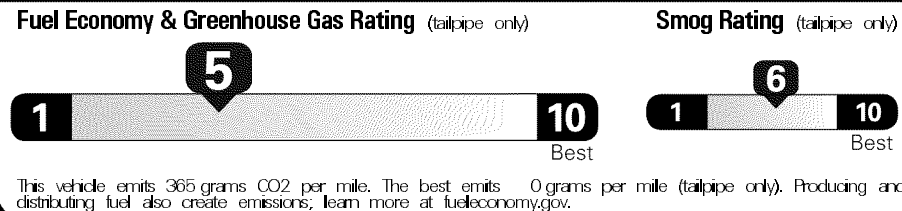

You spend $750 more in fuel costs over 5 years compared to the average new vehicle.

Annual fuel cost $1,550