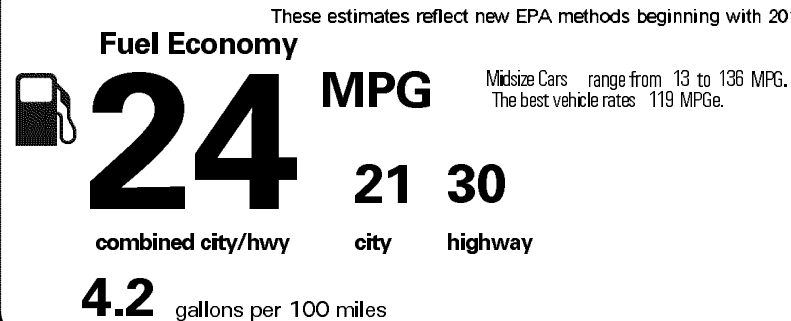

MANUFACTURER'S SUGGESTED RETAIL PRICE

- ** Blind Spot Monitor w/Rear Cross Traffic Alert 500.00
- ** 17" Split 10-Spoke Machined Finish Wheels 40.00
- ** Heated and Ventilated Front Seats 640.00
- ** Navigation System with Color Multimedia Display, Lexus Enform Destinations (1-yr trial subscription included); Lexus Enform App Suite (Complimentary) 1,470.00
- ** Intuitive Parking Assist 500.00
- ** Premium Package: Lexus Memory Sys for Driver's Seat, Outside Mirrors & Steering Wheel, Power Tilt-and-Telescopic Steering Wheel, Wood Interior Trim, Remote Keyless Entry-Linked Memory 730.00
- ** Panorama Glass Roof and power moonroof 500.00
- ** Heated Wood & Leather Trimmed Steering Wheel 450.00

\$38,900.00

Not Original - Copy

Created on 2017-07-15 05:12:59 (UTC)

EPA DOT Fuel Economy and Environment

Gasoline Vehicle

You spend \$750 more in fuel costs over 5 years compared to the average new vehicle.