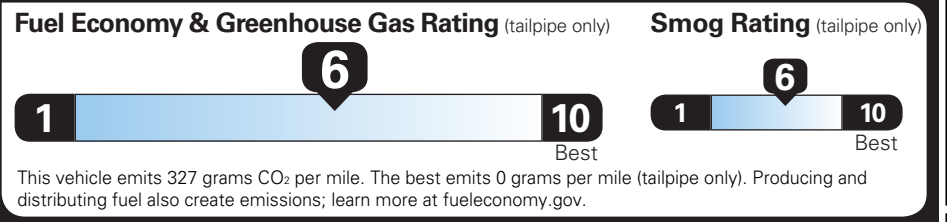

EPA DOT Fuel Economy and Environment

Gasoline Vehicle

Fuel Economy

27 MPG
combined city/hwy

23 MPG
city

34 MPG
highway

3.7 gallons per 100 miles

You spend $1,500 more in fuel costs over 5 years compared to the average new vehicle.

Compact cars range from 14 to 113 MPG. The best vehicle rates 136 MPGe.

Annual fuel cost $1,800