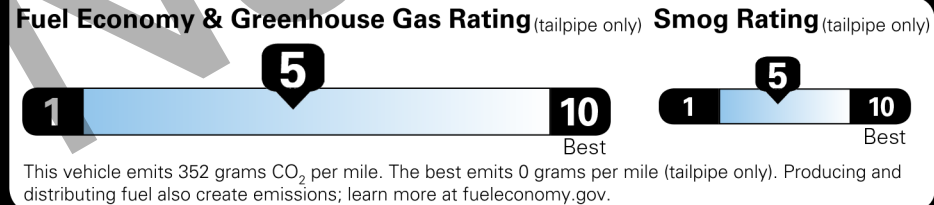

EPA DOT Fuel Economy and Environment

Gasoline Vehicle

You spend \$500 more in fuel costs over 5 years compared to the average new vehicle.

Annual fuel cost \$1,400

Actual results will vary for many reasons, including driving conditions and how you drive and maintain your vehicle. The average new vehicle gets 27 MPG and costs \$6,500 to fuel over 5 years. Cost estimates are based on 15,000 miles per year at \$2.35 per gallon. MPGe is miles per gasoline gallon equivalent. Vehicle emissions are a significant cause of climate change and smog.