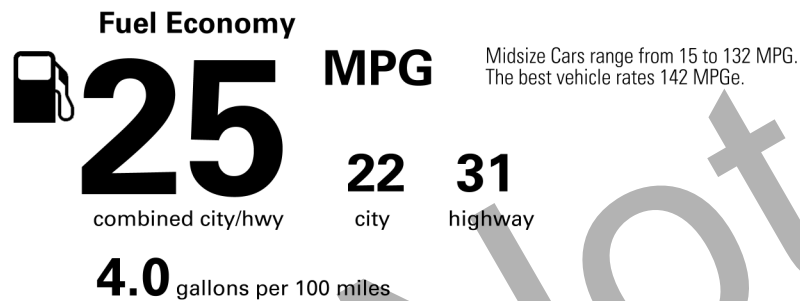

Source: National Highway Traffic Safety Administration (NHTSA)

www.safercar.gov or 1-888-327-4236

- STANDARD EQUIPMENT**
- MECHANICAL & PERFORMANCE**
- 3.5l 301 Horsepower (Hp) V6
 - Dual Overhead Camshafts (Dohc) 24v
 - Direct Shift 8-Speed Electronically Controlled Automatic Transmission (Ecti)
- SAFETY & CONVENIENCE**
- Toyota Safety Sense 2.5+: Pre-Collision Sys W/Pedestrian Detection, Full-Speed Range Dynamic Radar Cruise Control, Lane Departure Alert W/Steering Assist, Automatic High Beams, Road Sign Assist, Lane Tracing Assist
 - Blind Spot Monitor (Bsm)
 - Rear Cross-Traffic Alert (Rcta)
 - Star Safety System
 - 10 Airbags
 - Integrated Backup Camera
 - Smart Key System W/ Push Button Start
- EXTERIOR**
- 18-In Super Chrome Alloy Wheels
 - Led Headlamps & Daylight Running Lights (Drl) W/ Auto On/Off
 - Heated Outside Mirror W/ Turn Signal
 - Dual Chrome-Tipped Exhaust
- INTERIOR**
- Premium Audio - 9-In Touchscreen With Navigation, 14 Jbl Speakers Including Subwoofer & Amplifier
 - Siriusxm W/ 3-Month Platinum Trial, Android Auto & Apple Carplay & Amazon Alexa Compatible
 - Heated Leather Steering Wheel
 - Premium Leather, Heated & Vented Front Seats
 - Power Driver & Passenger Seat
 - 10-In Head-Up Display
 - Wireless Smartphone Charger
- For Full Product Details, Please Visit Toyota.Com/Avalon
- **FULL TANK OF GAS**

EPA DOT Fuel Economy and Environment

Gasoline Vehicle

You spend \$500 more in fuel costs over 5 years compared to the average new vehicle.

Annual fuel cost \$1,400

Actual results will vary for many reasons, including driving conditions and how you drive and maintain your vehicle. The average new vehicle gets 27 MPG and costs \$6,500 to fuel over 5 years. Cost estimates are based on 15,000 miles per year at \$2.35 per gallon. MPGe is miles per gasoline gallon equivalent. Vehicle emissions are a significant cause of climate change and smog.