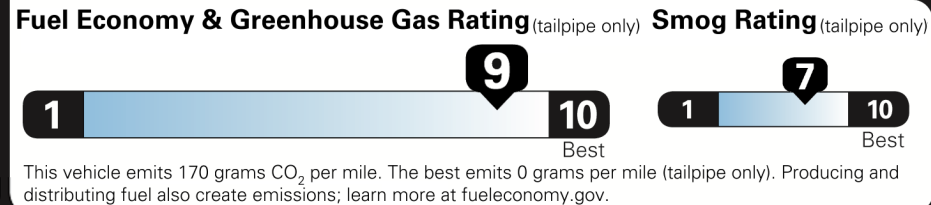

STANDARD EQUIPMENT

1. **MECHANICAL & PERFORMANCE**
   - Hybrid Synergy Drive System, AT-PZEV
   - 1.8L DOHC 16V VVT-i 4-Cylinder Engine
   - EV/ECO/POWER Modes
   SAFETY & CONVENIENCE
   - 10 Airbags; Star Safety System
   - Toyota Safety Sense 2.0: Pre-Collision Sys w/Pedestrian Detection, Dynamic Radar Cruise Control, Lane Departure Alert w/Steering Assist, Automatic High Beams, Road Sign Assist
   - BlindSpot Monitor w/Rear Cross Traffic Alert
   - Intelligent Clearance Sonar w/Intelligent Park Assist
   - Smart Key System w/ Push Button Start
   - Safety Connect w/ 1-Year Trial

1. **EXTERIOR**
   - Bi-LED Headlights w/Auto-Off, LED DRLs
   - Heated Power Outside Mirrors

1. **INTERIOR**
   - Audio - 7-in Touchscreen, 6 Speakers, HandsFree Bluetooth Phone/Music, USB Media Port, 2 USB Charge-Ports, SiriusXM w/3-Month All Access Trial
   - Android Auto & Apple CarPlay Compatible
   - Fabric-Trimmed Seats
   - 60/40 Split Folding Rear Seat
   - 12V Outlet
   - Temporary Spare Tire

Full Tank of Gas

MANUFACTURER'S SUGGESTED RETAIL PRICE $25,735.00

OPTIONAL EQUIPMENT
FE 50 State Emissions

Not Original - Copy

Created on 2021-02-19 23:50:16 (UTC)

EPA DOT Fuel Economy and Environment

Gasoline Vehicle

Fuel Economy
52 MPG
Midsize Cars range from 14 to 142 MPG. The best vehicle rates 141 MPGe.
54 city 50 highway
1.9 gallons per 100 miles

You save $3,500
in fuel costs over 5 years compared to the average new vehicle.

Annual fuel cost $800

Actual results will vary for many reasons, including driving conditions and how you drive and maintain your vehicle. The average new vehicle gets 27 MPG and costs $7,500 to fuel over 5 years. Cost estimates are based on 15,000 miles per year at $2.70 per gallon. MPGe is miles per gasoline gallon equivalent. Vehicle emissions are a significant cause of climate change and smog.

fueleconomy.gov
Calculate personalized estimates and compare vehicles

DELIVERY, PROCESSING AND HANDLING FEE 0.00

TOTAL $25,735.00

Dealer Name / Address: 42103
GULF STATES TOYOTA INC
1375 ENCLAVE PARKWAY
RETAIL SALES
HOUSTON TX77077

Delivered by Truck to: 42000
GULF STATES TOYOTA, INC.
20412 E. HARDY STREET
HOUSTON TX77073

TML1E2N1S0F0W0