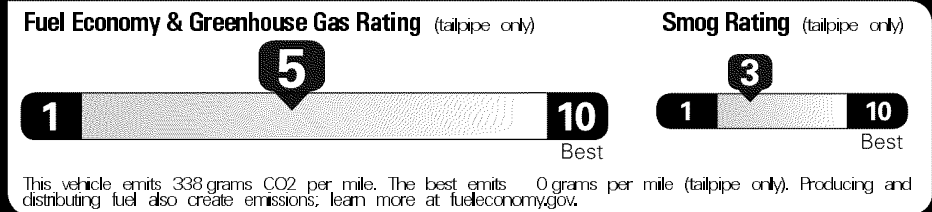

MANUFACTURER'S SUGGESTED RETAIL PRICE $25,500.00

OPTIONAL EQUIPMENT

FE	50 State Emissions	
VL	"Plus" Extra Value Package	1,740.00
	Smart Key System, Blind Spot Monitor and Rear Cross Traffic Alert, Roof Rails, and Entune Audio Plus with Connected Navigation - Includes the Entune Multimedia Bundle (6.1 in. High Resolution Touch-Screen Display, AM/FM CD player, MP3/WMA Playback Capability, 6 Speakers, Auxiliary Audio Jack, USB 2.0 Port with iPod Connectivity and Control, Advanced Voice Recognition, Hands-Free Phone Capability, Phone Book Access and Music Streaming Via Bluetooth Wireless Technology), Scout GPS Link, Siri Eyes Free, SiriusXM Satellite Radio with 3-Month Complimentary Sirius XM All Access Trial, HD Radio, and HD Radio Traffic and Weather In Major Metro Areas. Extra Value Package MSRP Discount Shown Below.	
3T	Roof Rack Cross Bars	315.00
Z1	Preferred Accessory Package	303.00

Full Tank of Gas

Created on 2018-02-10 06:45:58 (UTC)

EPA DOT Fuel Economy and Environment

Gasoline Vehicle

Fuel Economy
26 MPG Small SUVs range from 18 to 37 MPG. The best vehicle rates 136 MPGe.
23 30
combined city/hwy city highway
3.8 gallons per 100 miles

You spend $ 250 more in fuel costs over 5 years compared to the average new vehicle.

Annual fuel cost $ 1,400

Actual results will vary for many reasons, including driving conditions and how you drive and maintain your vehicle. The average new vehicle gets 27 MPG and costs $6,750 to fuel over 5 years. Cost estimates are based on 15,000 miles per year at $2.40 per gallon. MPGe is miles per gasoline gallon equivalent. Vehicle emissions are a significant cause of climate change and smog.

fuelconomy.gov
Calculate personalized estimates and compare vehicles

DELIVERY, PROCESSING AND HANDLING FEE	995.00
SUB-TOTAL BEFORE DISCOUNT	$28,853.00
EXTRA VALUE PACKAGE MSRP DISCOUNT	-$940.00
TOTAL	$27,913.00

The New Vehicle Limited Warranty provides 3-year/36,000 mile basic coverage, 5-year/60,000 mile powertrain coverage, plus 5-year/unlimited mile corrosion perforation coverage. See Warranty and Maintenance Guide for details. An extended service contract may be available for the vehicle. Ask dealer for details. Manufacturer's suggested retail price includes manufacturer's recommended pre-delivery service. Gasoline, license and title fees, applicable federal, state and local taxes and dealer and distributor installed options and accessories are not included in the manufacturer's suggested retail price. ToyotaCare, which covers normal factory scheduled maintenance for two years or 25,000 miles, whichever occurs first, is included as part of the sales price of the vehicle for qualifying buyers. See participating dealer for eligibility and coverage details.

Delivered by Truck to: 04819
TEMECULA VALLEY TOYOTA
26631 YNEZ ROAD
TEMECULA CA92591