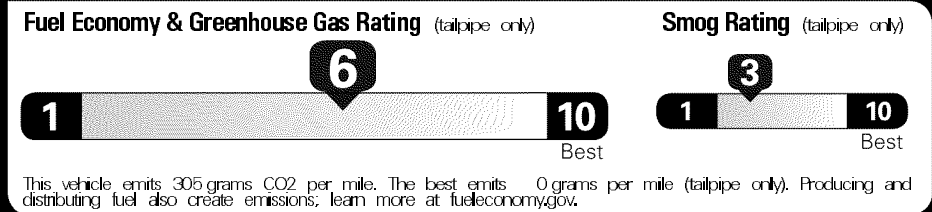

MANUFACTURER'S SUGGESTED RETAIL PRICE **$24,350.00**

OPTIONAL EQUIPMENT

1. FE 50 State Emissions
   XL XLE Premium Package: Integrated Fog Lights, Smart Key System with Push Button Start, Blind Spot Monitor with Integrated Rear Cross Traffic Alert, Auto Fold Outside Mirrors, Puddle Lamp with "Toyota C-HR" Projection, Front Seat Heaters, and Driver Power Lumbar

Not Original - Copy

Created on 2017-06-13 07:06:31 (UTC)

EPA DOT Fuel Economy and Environment

Gasoline Vehicle

Fuel Economy
29 MPG
combined city/hwy
27 city
31 highway
3.4 gallons per 100 miles

Compacts range from 14 to 107 MPG. The best vehicle rates 138 MPGe.

You save $500
in fuel costs over 5 years compared to the average new vehicle.

Annual fuel cost $1,250

Actual results will vary for many reasons, including driving conditions and how you drive and maintain your vehicle. The average new vehicle gets 27 MPG and costs $6,750 to fuel over 5 years. Cost estimates are based on 15,000 miles per year at $2.40 per gallon. MPGe is miles per gasoline gallon equivalent. Vehicle emissions are a significant cause of climate change and smog.

fueleconomy.gov
Calculate personalized estimates and compare vehicles

DELIVERY, PROCESSING AND HANDLING FEE 0.00

TOTAL $24,350.00

The New Vehicle Limited Warranty provides 3-year/36,000 mile basic coverage, 5-year/60,000 mile powertrain coverage, plus 5-year/unlimited mile corrosion perforation coverage. See Warranty and Maintenance Guide for details. An extended service contract may be available for the vehicle. Ask dealer for details. Manufacturer's suggested retail price includes manufacturer's recommended pre-delivery service. Gasoline, license and title fees, applicable federal, state and local taxes and dealer and distributor installed options and accessories are not included in the manufacturer's suggested retail price.

ToyotaCare, which covers normal factory scheduled maintenance for two years or 25,000 miles, whichever occurs first, is included as part of the sales price of the vehicle for qualifying buyers. See participating dealer for eligibility and coverage details.

Dealer Name / Address: 42320 LONE STAR TOY/LEWISVILLE 1547 S. STEMMONS FREEWAY LEWISVILLE TX75067

Delivered by Truck to: 42000 GULF STATES TOYOTA, INC. 20412 E. HARDY STREET HOUSTON TX77073