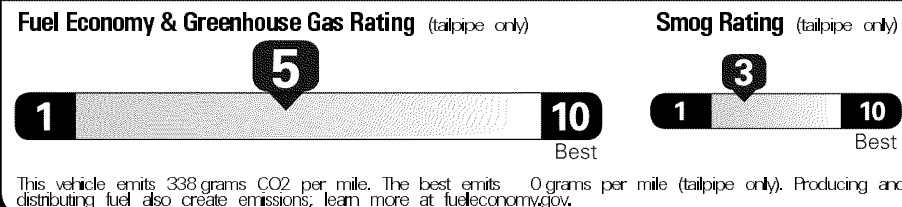

MANUFACTURER'S SUGGESTED RETAIL PRICE $25,600.00

OPTIONAL EQUIPMENT

FE	50 State Emissions	
PC	Special Color	395.00
VL	"Plus" Extra Value Package	1,740.00
	Smart Key System, Blind Spot Monitor and Rear Cross Traffic Alert, Roof Rails, and Entune Audio Plus with Connected Navigation - Includes the Entune Multimedia Bundle (6.1 in. High Resolution Touch-Screen Display, AM/FM CD player, MP3/WMA Playback Capability, 6 Speakers, Auxiliary Audio Jack, USB 2.0 Port with iPod Connectivity and Control, Advanced Voice Recognition, Hands-Free Phone Capability, Phone Book Access and Music Streaming Via Bluetooth Wireless Technology), Scout GPS Link, Siri Eyes Free, SiriusXM Satellite Radio with 3-Month Complimentary Sirius XM All Access Trial, HD Radio, and HD Radio Traffic and Weather In Major Metro Areas. Extra Value Package MSRP Discount Shown Below.	
2T.	All Weather Floor Liners and Cargo Tray	249.00
3T.	Roof Rack Cross Bars	315.00
3Y.	Rear Bumper Protector	139.00
CF.	Carpet Floor Mats / Cargo Mat	224.00
MF.	Mudguards	129.00

Full Tank of Gas

Created on 2018-05-12 06:11:06 (UTC)

EPA DOT Fuel Economy and Environment

Gasoline Vehicle

Fuel Economy
26 MPG Small SUVs range from 18 to 37 MPG. The best vehicle rates 136 MPGe.
23 30
combined city/hwy city highway
3.8 gallons per 100 miles

You spend $ 250
more in fuel costs over 5 years compared to the average new vehicle.

Annual fuel cost $ 1,400

Actual results will vary for many reasons, including driving conditions and how you drive and maintain your vehicle. The average new vehicle gets 27 MPG and costs $6,750 to fuel over 5 years. Cost estimates are based on 15,000 miles per year at $2.40 per gallon. MPGe is miles per gasoline gallon equivalent. Vehicle emissions are a significant cause of climate change and smog.

fuelconomy.gov
Calculate personalized estimates and compare vehicles

DELIVERY, PROCESSING AND HANDLING FEE	995.00
SUB-TOTAL BEFORE DISCOUNT	$29,786.00
EXTRA VALUE PACKAGE MSRP DISCOUNT	-$940.00
TOTAL	$28,846.00

The New Vehicle Limited Warranty provides 3-year/36,000 mile basic coverage, 5-year/60,000 mile powertrain coverage, plus 5-year/unlimited mile corrosion perforation coverage. See Warranty and Maintenance Guide for details. An extended service contract may be available for the vehicle. Ask dealer for details. Manufacturer's suggested retail price includes manufacturer's recommended pre-delivery service. Gasoline, license and title fees, applicable federal, state and local taxes and dealer and distributor installed options and accessories are not included in the manufacturer's suggested retail price.

ToyotaCare, which covers normal factory scheduled maintenance for two years or 25,000 miles, whichever occurs first, is included as part of the sales price of the vehicle for qualifying buyers. See participating dealer for eligibility and coverage details.

Delivered by Truck to: 04456
TOYOTA OF EL CAJON
965 ARNELE AVENUE
EL CAJON CA92020