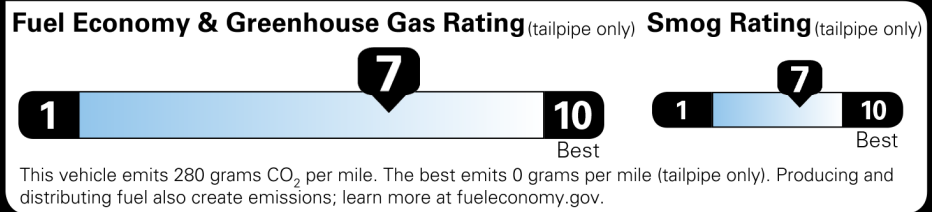

Actual results will vary for many reasons, including driving conditions and how you drive and maintain your vehicle. The average new vehicle gets 27 MPG and costs $6,500 to fuel over 5 years. Cost estimates are based on 15,000 miles per year at $2.35 per gallon. MPGe is miles per gasoline gallon equivalent. Vehicle emissions are a significant cause of climate change and smog.

fueleconomy.gov
Calculate personalized estimates and compare vehicles

DELIVERY, PROCESSING AND HANDLING FEE 1,025.00

TOTAL $27,860.00

The New Vehicle Limited Warranty provides 3-year/36,000 mile basic coverage, 5-year/60,000 mile powertrain coverage, plus 5-year/unlimited mile corrosion perforation coverage. See Warranty and Maintenance Guide for details. An extended service contract may be available for the vehicle. Ask dealer for details. Manufacturer's suggested retail price includes manufacturer's recommended pre-delivery service. Gasoline, license and title fees, applicable federal, state and local taxes and dealer and distributor installed options and accessories are not included in the manufacturer's suggested retail price.

ToyotaCare, which covers normal factory scheduled maintenance for two years or 25,000 miles, whichever occurs first, is included as part of the sales price of the vehicle for qualifying buyers. See participating dealer for eligibility and coverage details.

Dealer Name / Address: 09163
HEADQUARTER TOYOTA
5895 N.W. 167TH STREET
HIALEAH FL33015

Delivered by Truck to: 04932
VANGUARD PDI-SF AIRPORT
778 BURLWAY ROAD
BURLINGAME CA94010

TML4E1N1S0F0W0