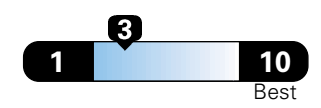

Fuel Economy & Greenhouse Gas Rating (tailpipe only)

Smog Rating (tailpipe only)

This vehicle emits 330 grams CO2 per mile. The best emits 0 grams per mile (tailpipe only). Producing and distributing fuel also creates emissions; learn more at fuel economy.gov.

Actual results will vary for many reasons, including driving conditions and how you drive and maintain your vehicle. The average new vehicle gets 27 MPG and cost $7,500 to fuel over 5 years. Cost estimates are based on 15,000 miles per year at $3.25 per gallon. MPGe is miles per gasoline gallon equivalent. Vehicle emissions are a significant cause of climate change and smog.

fuel economy.gov

Calculate personalized estimates and compare vehicles