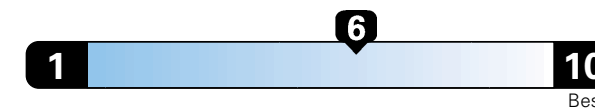

Fuel Economy & Greenhouse Gas Rating (tailpipe only)

Smog Rating (tailpipe only)

This vehicle emits 330 grams CO2 per mile. The best emits 0 grams per mile (tailpipe only). Producing and distributing fuel also creates emissions; learn more at fuel economy.gov.

Actual results will vary for many reasons, including driving conditions and how you drive and maintain your vehicle. The average new vehicle gets 27 MPG and cost $7,500 to fuel over 5 years. Cost estimates are based on 15,000 miles per year at $3.25 per gallon. MPGe is miles per gasoline gallon equivalent. Vehicle emissions are a significant cause of climate change and smog.

fuel economy.gov

Calculate personalized estimates and compare vehicles

Smartphone
QR Code™

GOVERNMENT 5-STAR SAFETY RATINGS

This vehicle has not been rated by the government for overall vehicle score, frontal crash, side crash, or rollover risk.

Source: National Highway Traffic Safety Administration (NHTSA)
www.safercar.gov or 1-888-327-4236

Bumper Performance

This vehicle is equipped with bumper systems that can withstand a frontal barrier impact speed of 2.5 miles per hour and a rear barrier impact speed of 2.5 miles per hour with no more damage than allowed by the Federal bumper standard. The Federal bumper standard allows damage to the bumpers and attaching hardware and specifies barrier tests to be conducted at 2.5 miles per hour.

PARTS CONTENT INFORMATION

FOR VEHICLES IN THIS CARLINE:
U.S./CANADIAN PARTS CONTENT: 0%
MAJOR SOURCES OF FOREIGN PARTS CONTENT:

ITALY : 69%

NOTE: PARTS CONTENT DOES NOT INCLUDE FINAL ASSEMBLY, DISTRIBUTION, OR OTHER NON-PARTS COSTS.

FOR THIS VEHICLE:

FINAL ASSEMBLY POINT:

CASSINO, ITALY

COUNTRY OF ORIGIN:

ENGINE: ITALY

TRANSMISSION: GERMANY

Assembly Point/Port of Entry: SAN DIEGO, CALIF., U.S.A.

S.L.

SHIP TO:

SOLD TO:

VIN: ZAR-FAMBN0L7-638242

L4-VON: 3502

1113