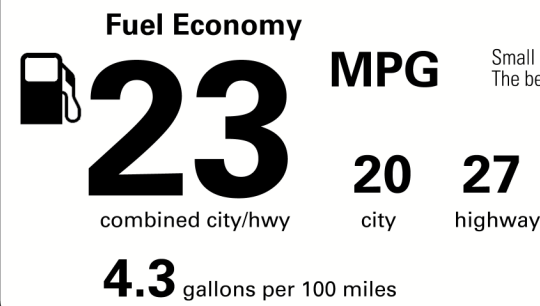

\$45,070.00

Not Original - Copy

Created on 2021-01-12 06:48:18 (UTC)

EPA DOT Fuel Economy and Environment

Gasoline Vehicle

You spend \$1,250
 more in fuel costs over 5 years compared to the average new vehicle.

Annual fuel cost \$1,750

Actual results will vary for many reasons, including driving conditions and how you drive and maintain your vehicle. The average new vehicle gets 27 MPG and costs \$7,500 to fuel over 5 years. Cost estimates are based on 15,000 miles per year at \$2.70 per gallon. MPGe is miles per gasoline gallon equivalent. Vehicle emissions are a significant cause of climate change and smog.