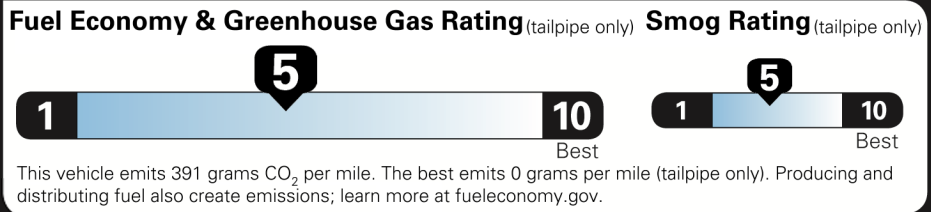

You spend $1,250
more in fuel costs over 5 years compared to the average new vehicle.

Annual fuel cost $1,750