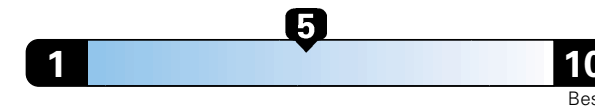

2022

VOYAGER LX

For more information visit: www.chrysler.com
or call 1-800-CHRYSLER

FCA US LLC

THIS VEHICLE IS MANUFACTURED TO MEET SPECIFIC UNITED STATES REQUIREMENTS. THIS VEHICLE IS NOT MANUFACTURED FOR SALE OR REGISTRATION OUTSIDE OF THE UNITED STATES.

MANUFACTURER'S SUGGESTED RETAIL PRICE OF THIS MODEL INCLUDING DEALER PREPARATION

Base Price: $34,665

CHRYSLER VOYAGER LX
Exterior Color: Granite Crystal Metallic Clear-Coat Exterior Paint
Interior Color: Black / Alloy / Black Interior Colors
Interior: Premium Cloth Bucket Seats
Engine: 3.6L V6 24V VVT Engine with Stop/Start
Transmission: 9-Speed Automatic Transmission
STANDARD EQUIPMENT (UNLESS REPLACED BY OPTIONAL EQUIPMENT)
FUNCTIONAL/SAFETY FEATURES

- Advanced Multistage Front Air Bags
- Driver Inflatable Knee-Bolster Air Bag
- Passenger Inflatable Knee-Bolster Air Bag
- Supplemental Side-Curtain All-Rows Air Bags
- Supplemental Front Seat-Mounted Side Air Bags
- LATCH-Ready Child-Seat Anchor System
- ParkView® Rear Back-Up Camera
- Electronic Stability Control
- Electric Power Steering
- Electric Park Brake
- Anti-Lock 4-Wheel-Disc Brakes
- Push-Button Start
- Rear-Seat Reminder Alert
- Remote Start System
- Security Alarm
- 19-Gallon Fuel Tank
- Inflatable Spare Tire Kit

INTERIOR FEATURES